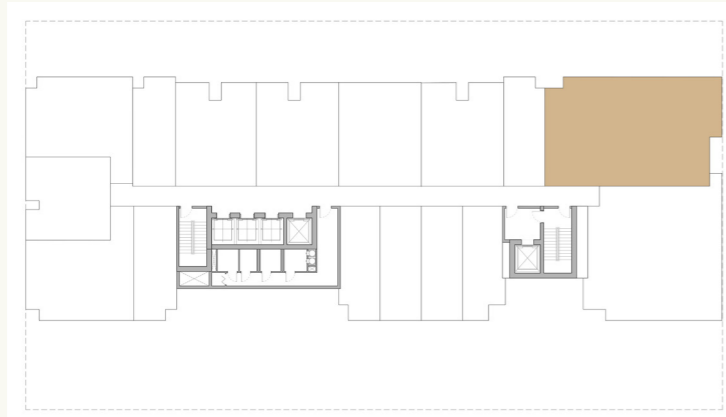

Two Bedroom Apartment

Suite Area: 1013 sq.ft

Terrace Area: 479 sq.ft

Total Area: 1493 sq.ft

Two Bedroom Type 2

Three Bedroom Apartment

Suite Area: 1333 sq.ft

Terrace Area: 220 sq.ft