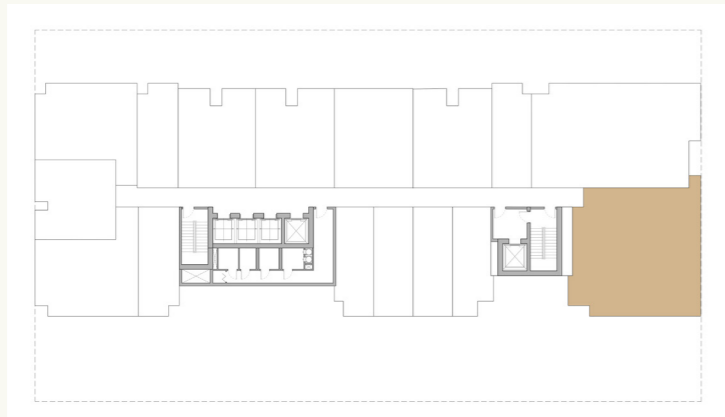

Two Bedroom Apartment

Suite Area: 1264 sq.ft

Terrace Area: 279 sq.ft

Total Area: 1543 sq.ft