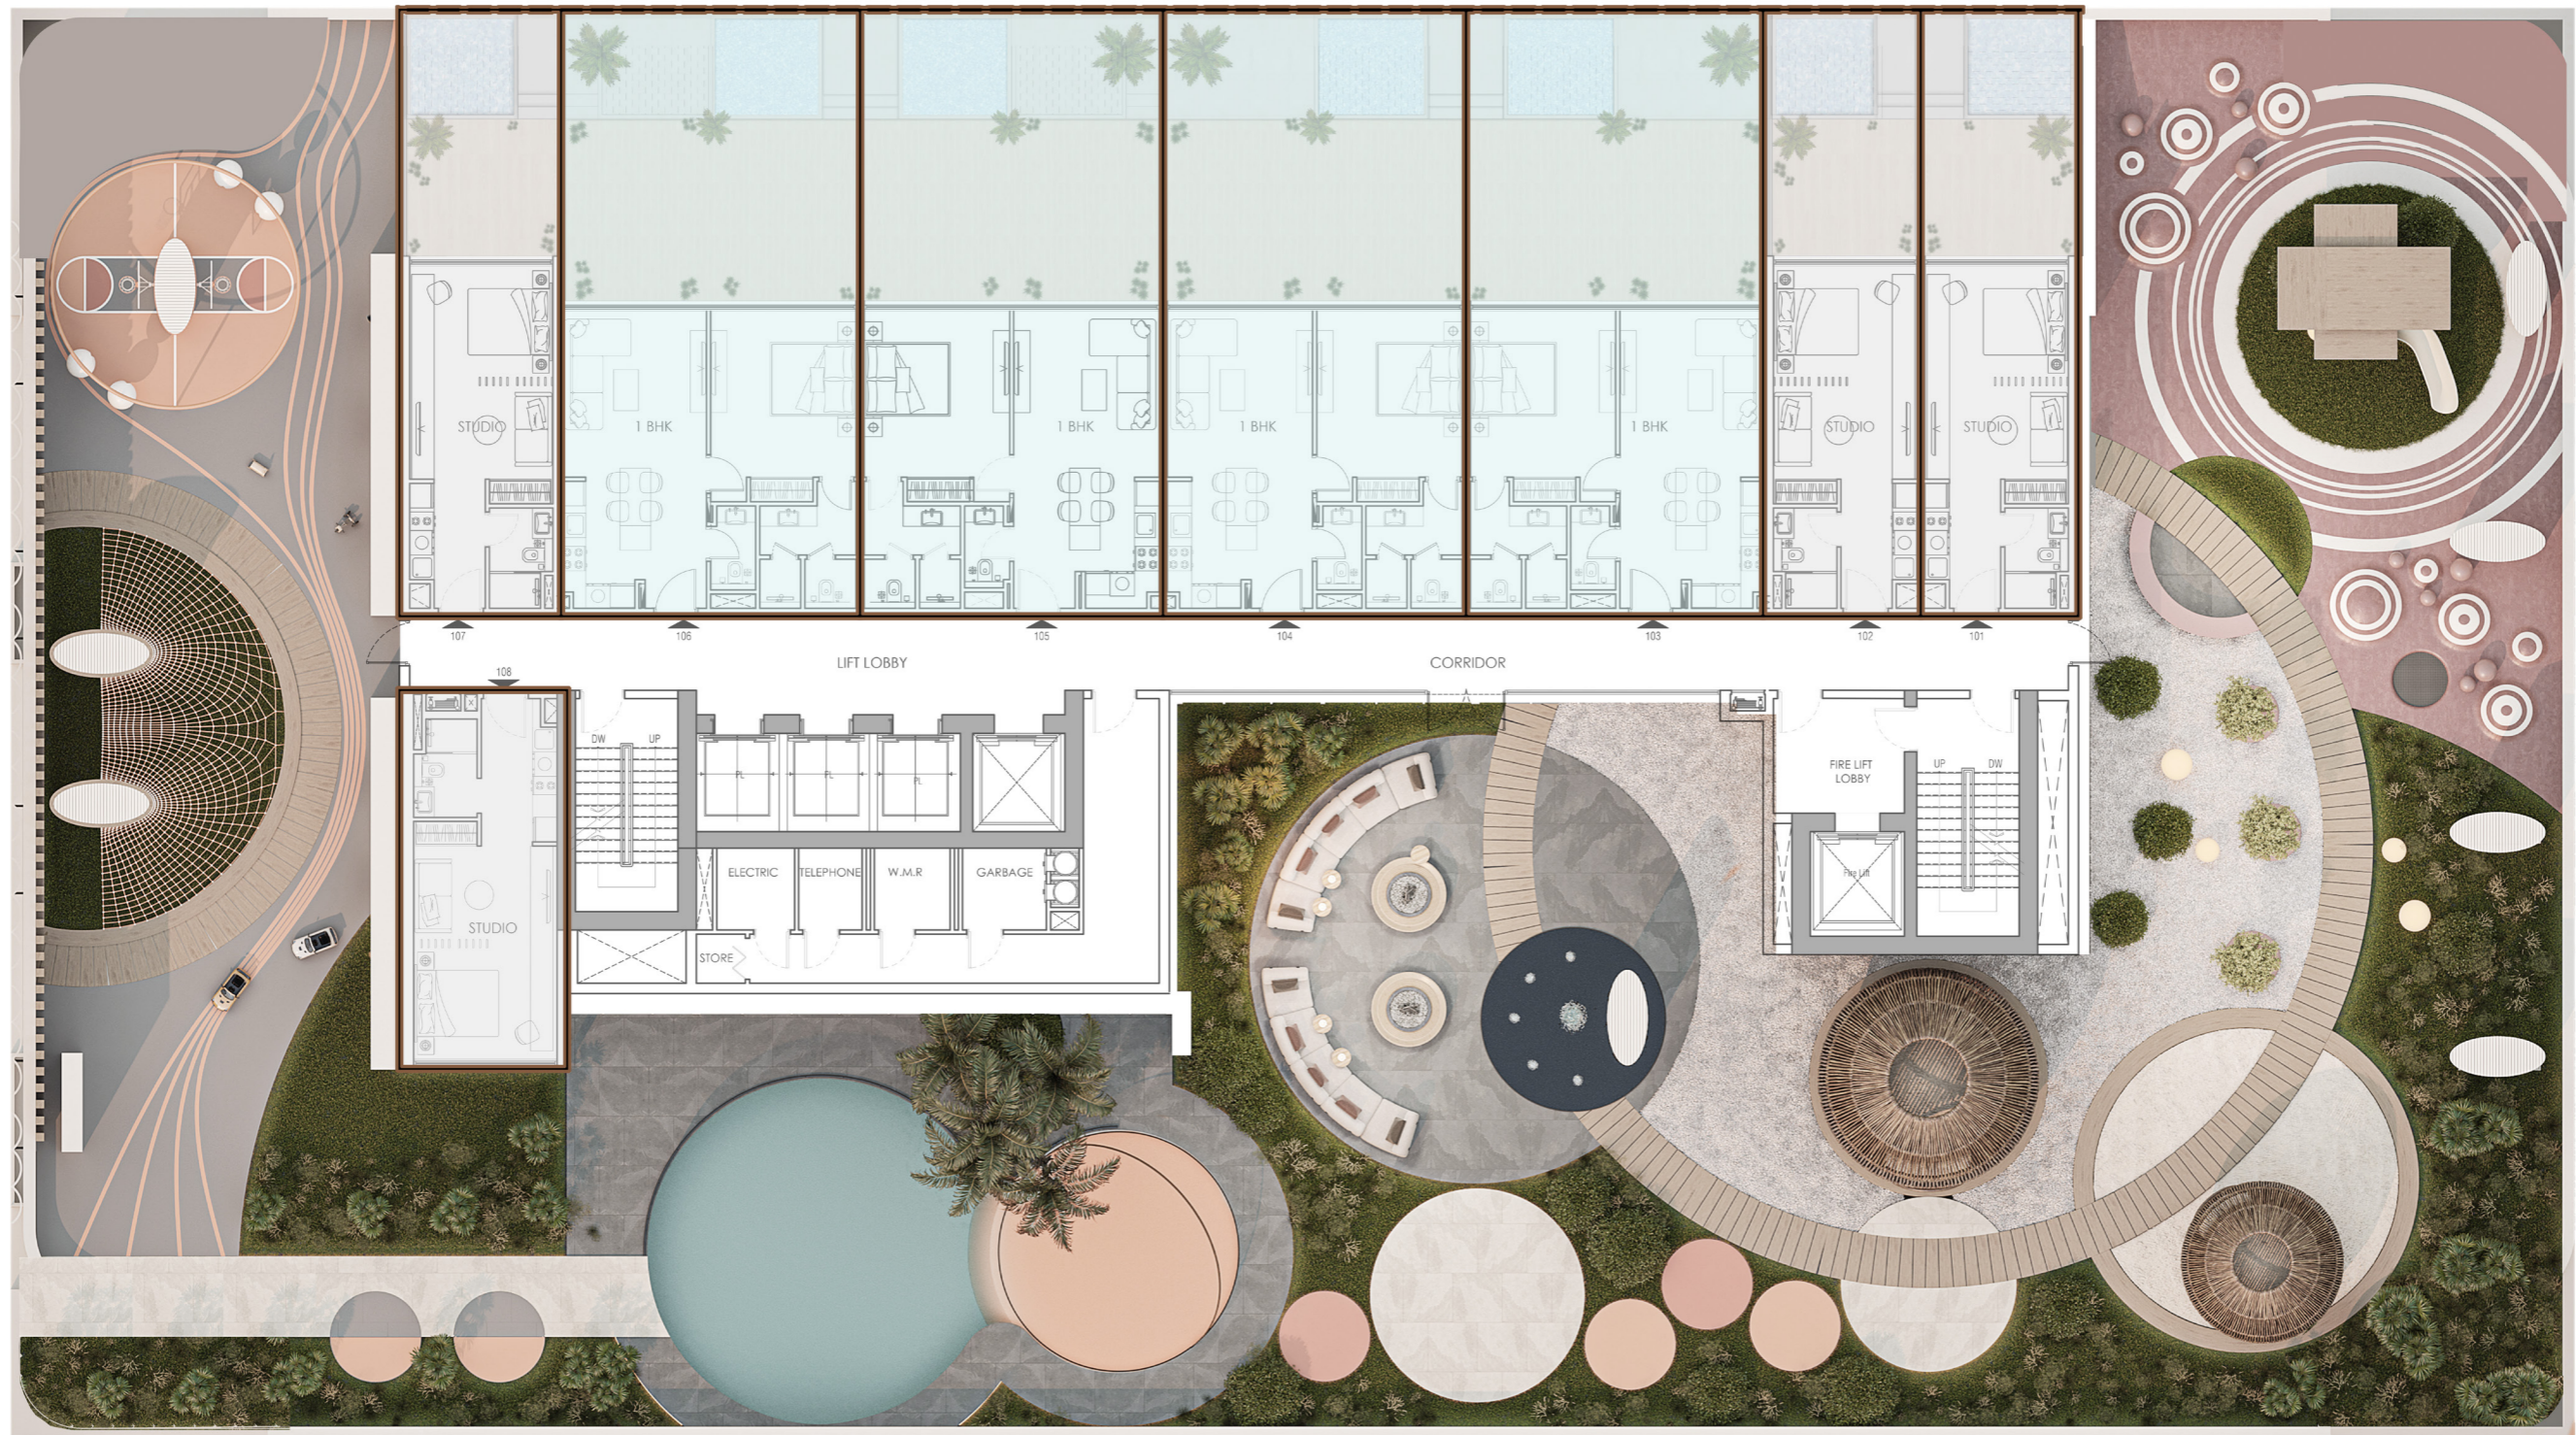

LEGADO

— BY PRESCOTT —

Floor Plans

First Floor

-
 Studio
-
 1-Bhk
-
 2-Bhk
-
 3-Bhk

14th Floor

- Kid's Corner
 - Club House
 - Male/Female Changing Room
- Cinema Theatre
 - Gym

17th Floor

- Studio
- 2-Bhk
- 1-Bhk
- 3-Bhk

19th Floor

- Studio
- 2-Bhk
- 1-Bhk
- 3-Bhk

21st Floor

-
 Studio

-
 1-Bhk

-
 2-Bhk

-
 3-Bhk

24th Floor

- | | |
|--|---|
| 01 Swimming Pool | 04 Seating Area |
| 02 Pool Deck | 05 TT Deck |
| 03 Male/Female Changing Room | 06 Landscape area |

25th Floor

-
 Glass Corridor Bridge
-
 2-Bhk
-
 3-Bhk

26th Floor

Studio Apartment

Suite Area: 338 sq.ft

Terrace Area: 59 sq.ft

Total Area: 397 sq.ft

Studio Type 1

Studio Apartment

Suite Area: 333 sq.ft