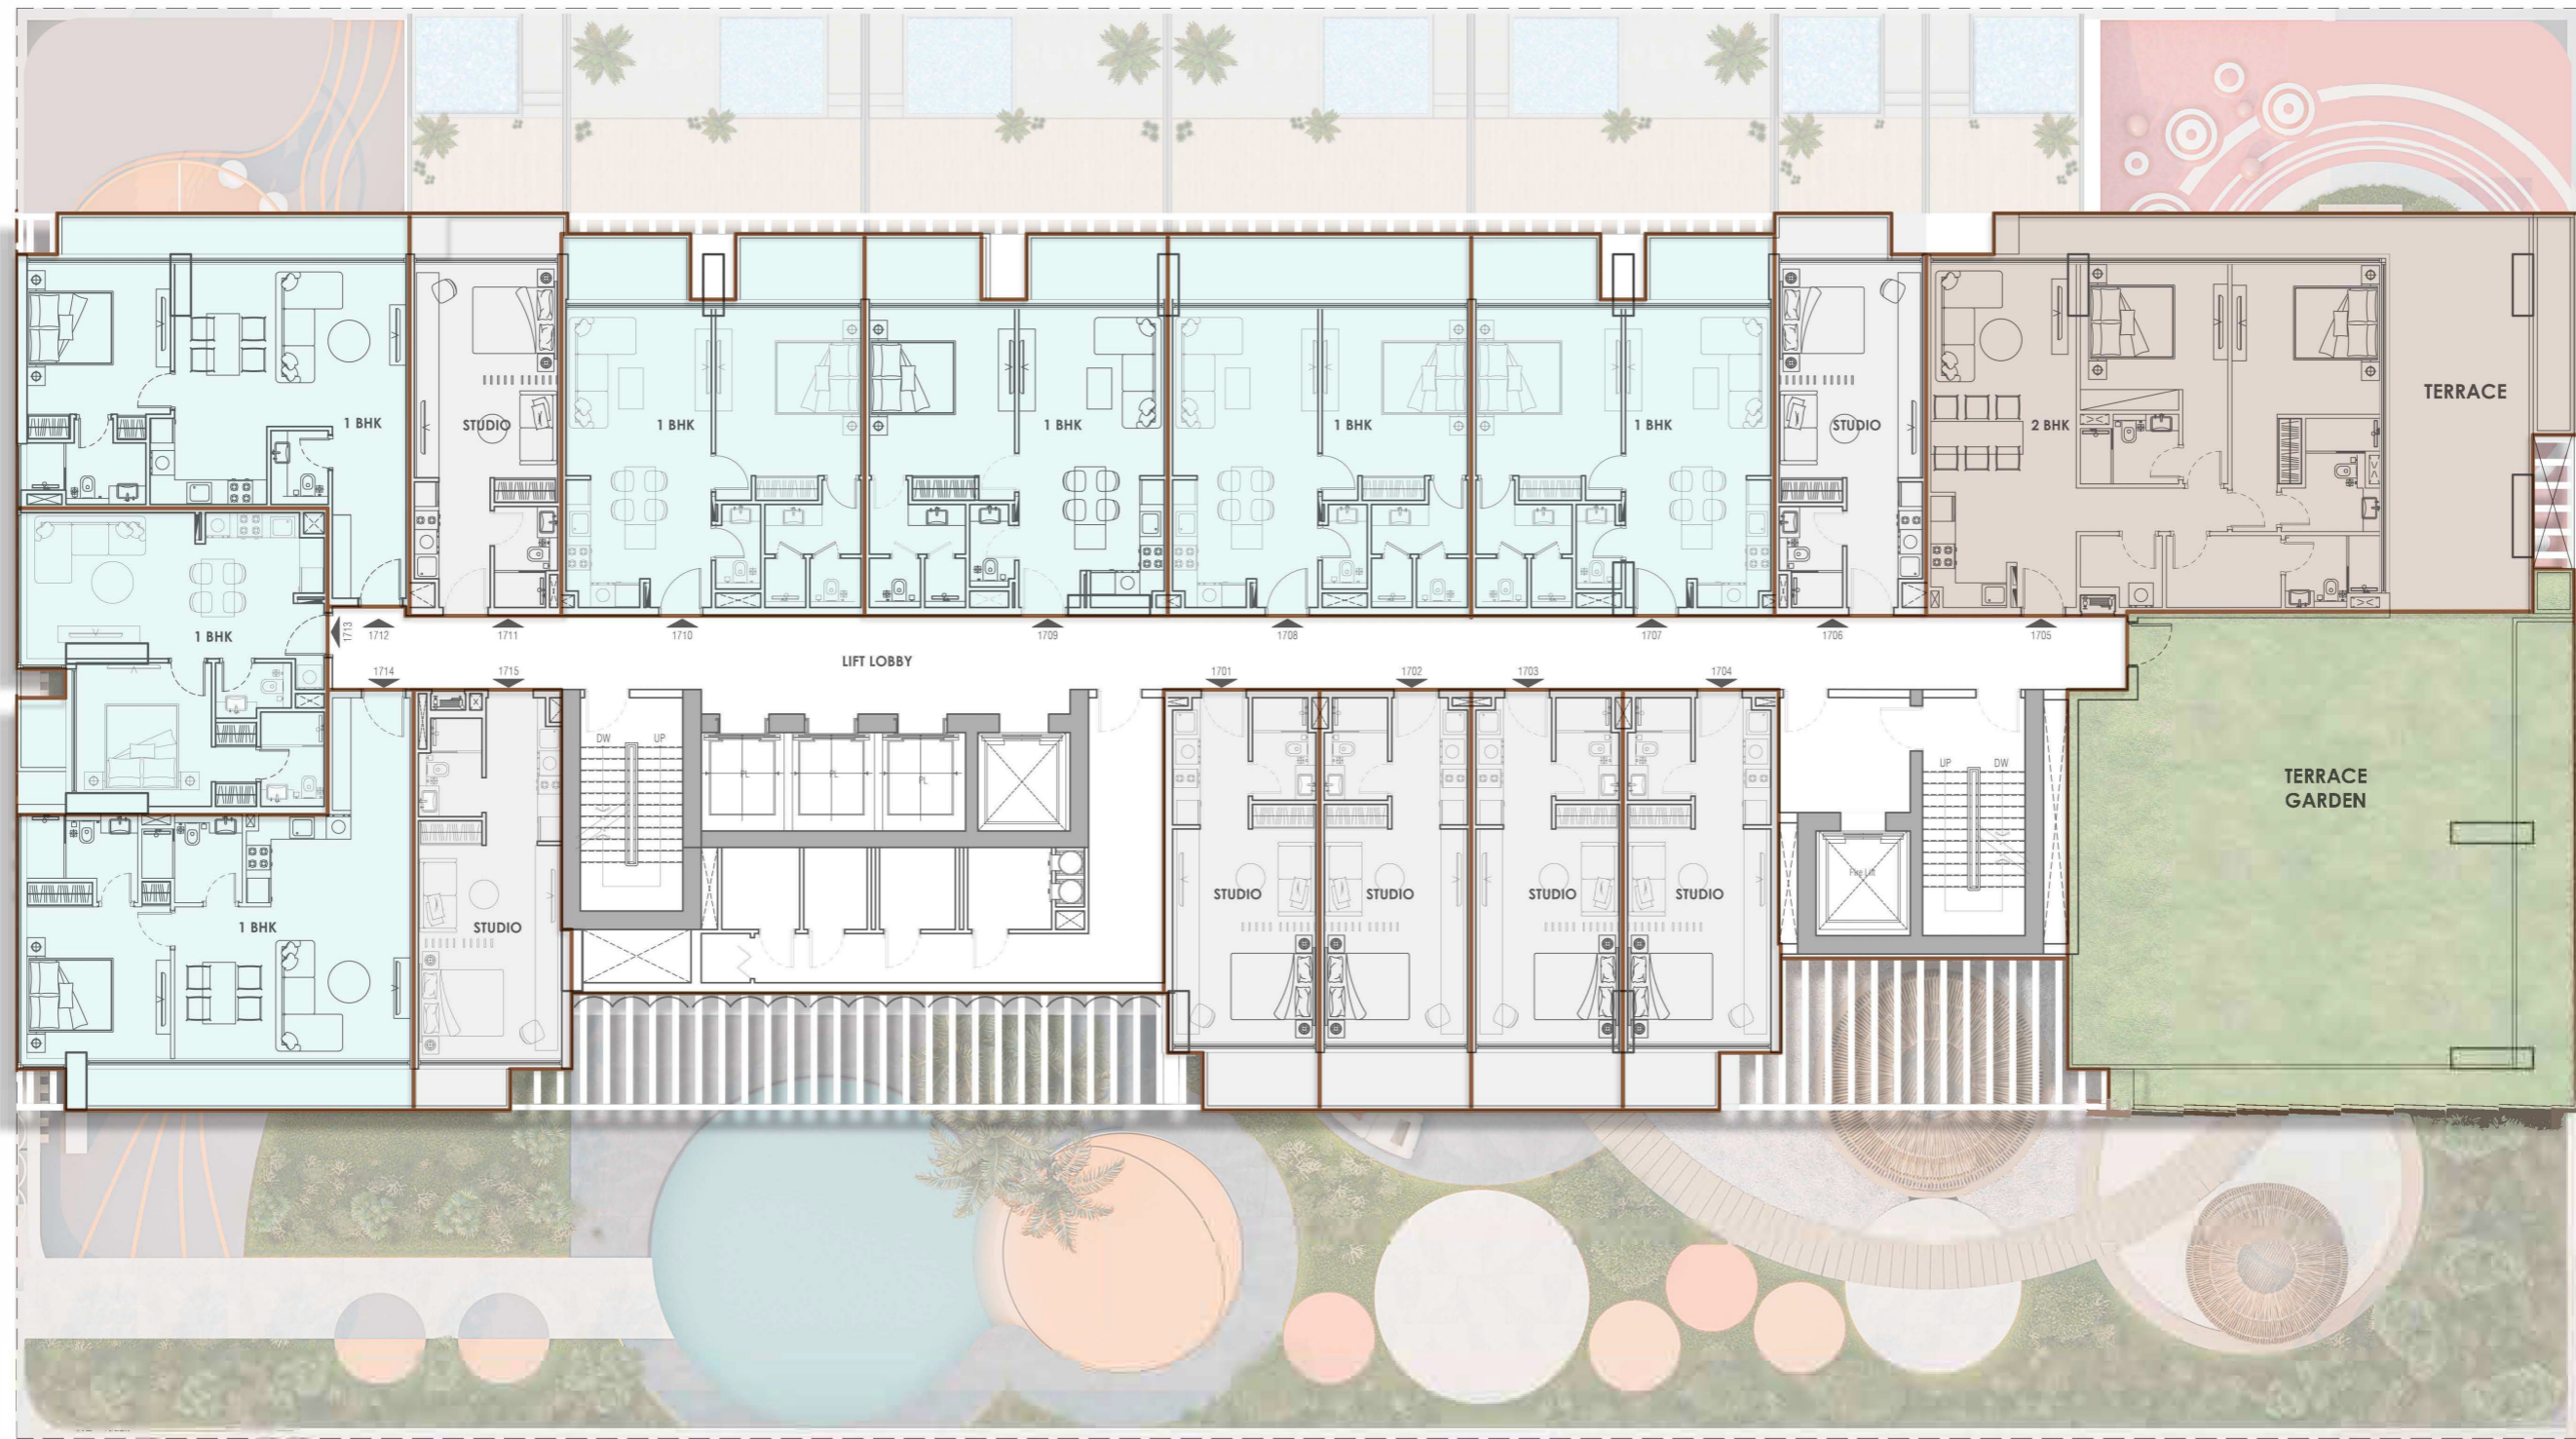

LEGADO

— BY PRESCOTT —

Floor Plans

First Floor

-
 Studio
-
 1-Bhk
-
 2-Bhk
-
 3-Bhk

14th Floor

- Kid's Corner
 - Club House
 - Male/Female Changing Room
- Cinema Theatre
 - Gym

17th Floor

- Studio
- 2-Bhk
- 1-Bhk
- 3-Bhk

19th Floor

- Studio
- 2-Bhk
- 1-Bhk
- 3-Bhk

21st Floor

-
 Studio

-
 1-Bhk

-
 2-Bhk

-
 3-Bhk

24th Floor

- | | |
|--|---|
| 01 Swimming Pool | 04 Seating Area |
| 02 Pool Deck | 05 TT Deck |
| 03 Male/Female Changing Room | 06 Landscape area |

25th Floor

-
 Glass Corridor Bridge
-
 2-Bhk
-
 3-Bhk

26th Floor

Studio Apartment

Suite Area: 338 sq.ft

Terrace Area: 59 sq.ft

Total Area: 397 sq.ft

Studio Type 1

Studio Apartment

Suite Area: 333 sq.ft