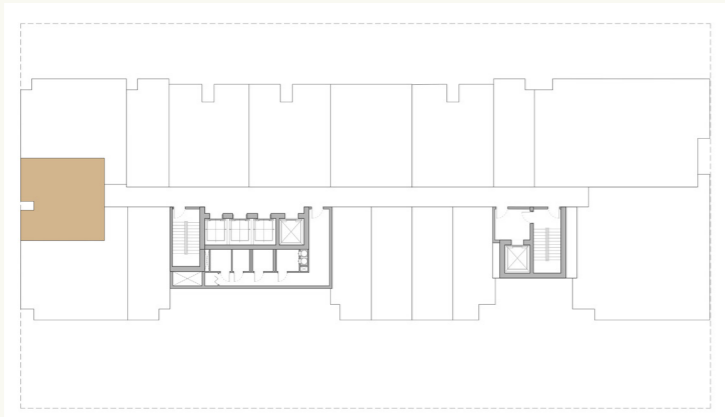

One Bedroom Apartment

Suite Area: 582 sq.ft

Terrace Area: 113 sq.ft

Total Area: 696 sq.ft

One Bedroom Type 1

One Bedroom Apartment

Suite Area: 537 sq.ft

Terrace Area: 37 sq.ft