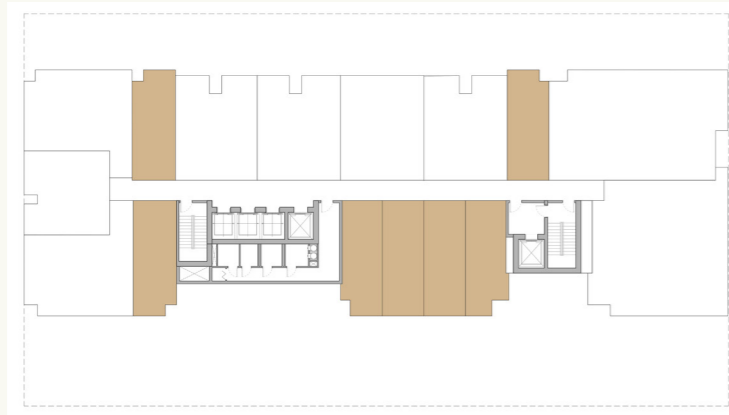

- Studio
- 2-Bhk
- 1-Bhk
- 3-Bhk

19th Floor

- Studio
- 2-Bhk
- 1-Bhk
- 3-Bhk

21st Floor

-
 Studio

-
 1-Bhk

-
 2-Bhk

-
 3-Bhk

24th Floor

- | | |
|--|---|
| 01 Swimming Pool | 04 Seating Area |
| 02 Pool Deck | 05 TT Deck |
| 03 Male/Female Changing Room | 06 Landscape area |

25th Floor

-
 Glass Corridor Bridge
-
 2-Bhk
-
 3-Bhk

26th Floor

Studio Apartment

Suite Area: 338 sq.ft

Terrace Area: 59 sq.ft

Total Area: 397 sq.ft

Studio Type 1

Studio Apartment

Suite Area: 333 sq.ft

Terrace Area: 256 sq.ft

Total Area: 589 sq.ft

Studio Type 2

Studio Apartment

Suite Area: 358 sq.ft

Terrace Area: -

Total Area: 358 sq.ft

Studio Type 3