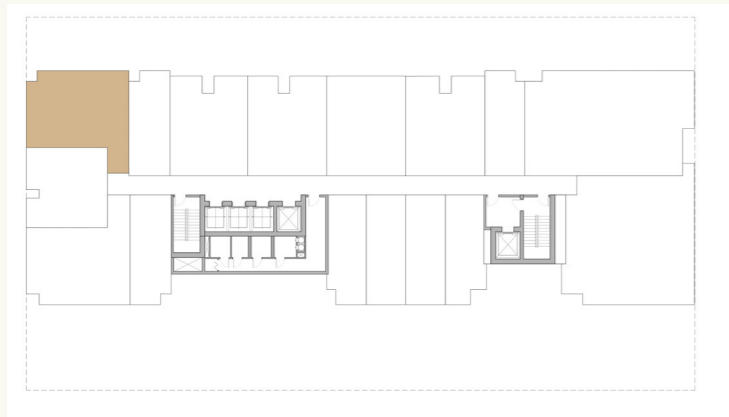

One Bedroom Apartment

Suite Area: 661 sq.ft

Terrace Area: 101 sq.ft

Total Area: 762 sq.ft