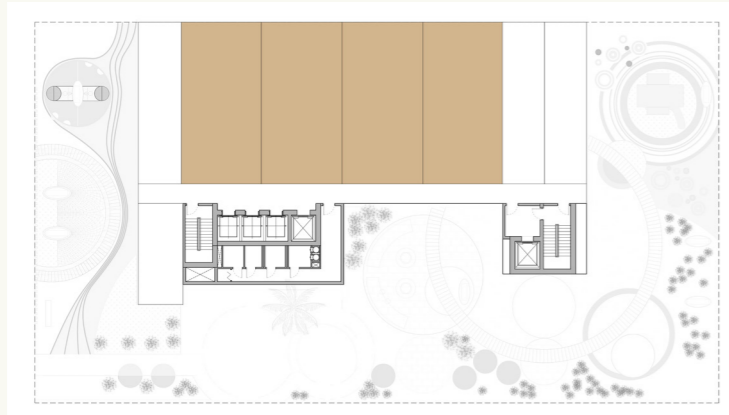

One Bedroom Type 5

One Bedroom Apartment

Suite Area: 713 sq.ft

Terrace Area: 464 sq.ft

Total Area: 1178 sq.ft

One Bedroom Type 6

One Bedroom Apartment

Suite Area: 585 sq.ft