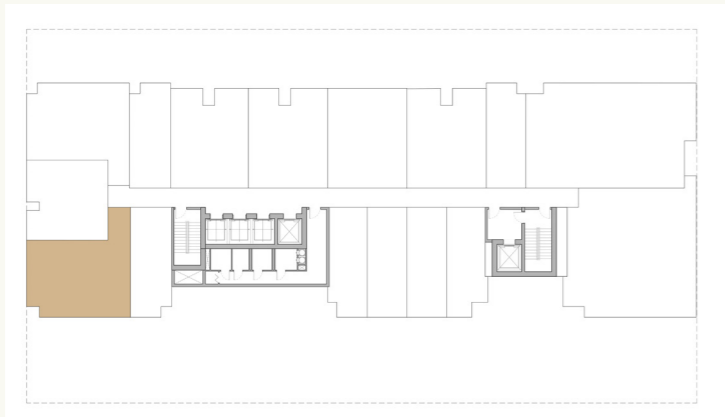

Total Area: 575 sq.ft

One Bedroom Type 2

One Bedroom Apartment

Suite Area: 661 sq.ft

Terrace Area: 101 sq.ft

Total Area: 762 sq.ft

One Bedroom Type 3

One Bedroom Apartment