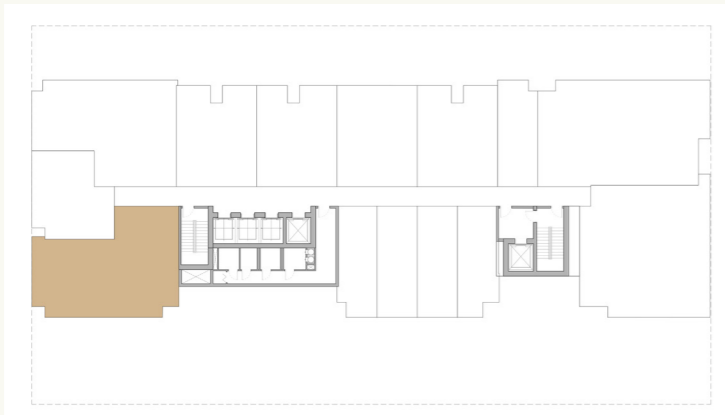

One Bedroom Apartment

Suite Area: 713 sq.ft

Terrace Area: 464 sq.ft

Total Area: 1178 sq.ft