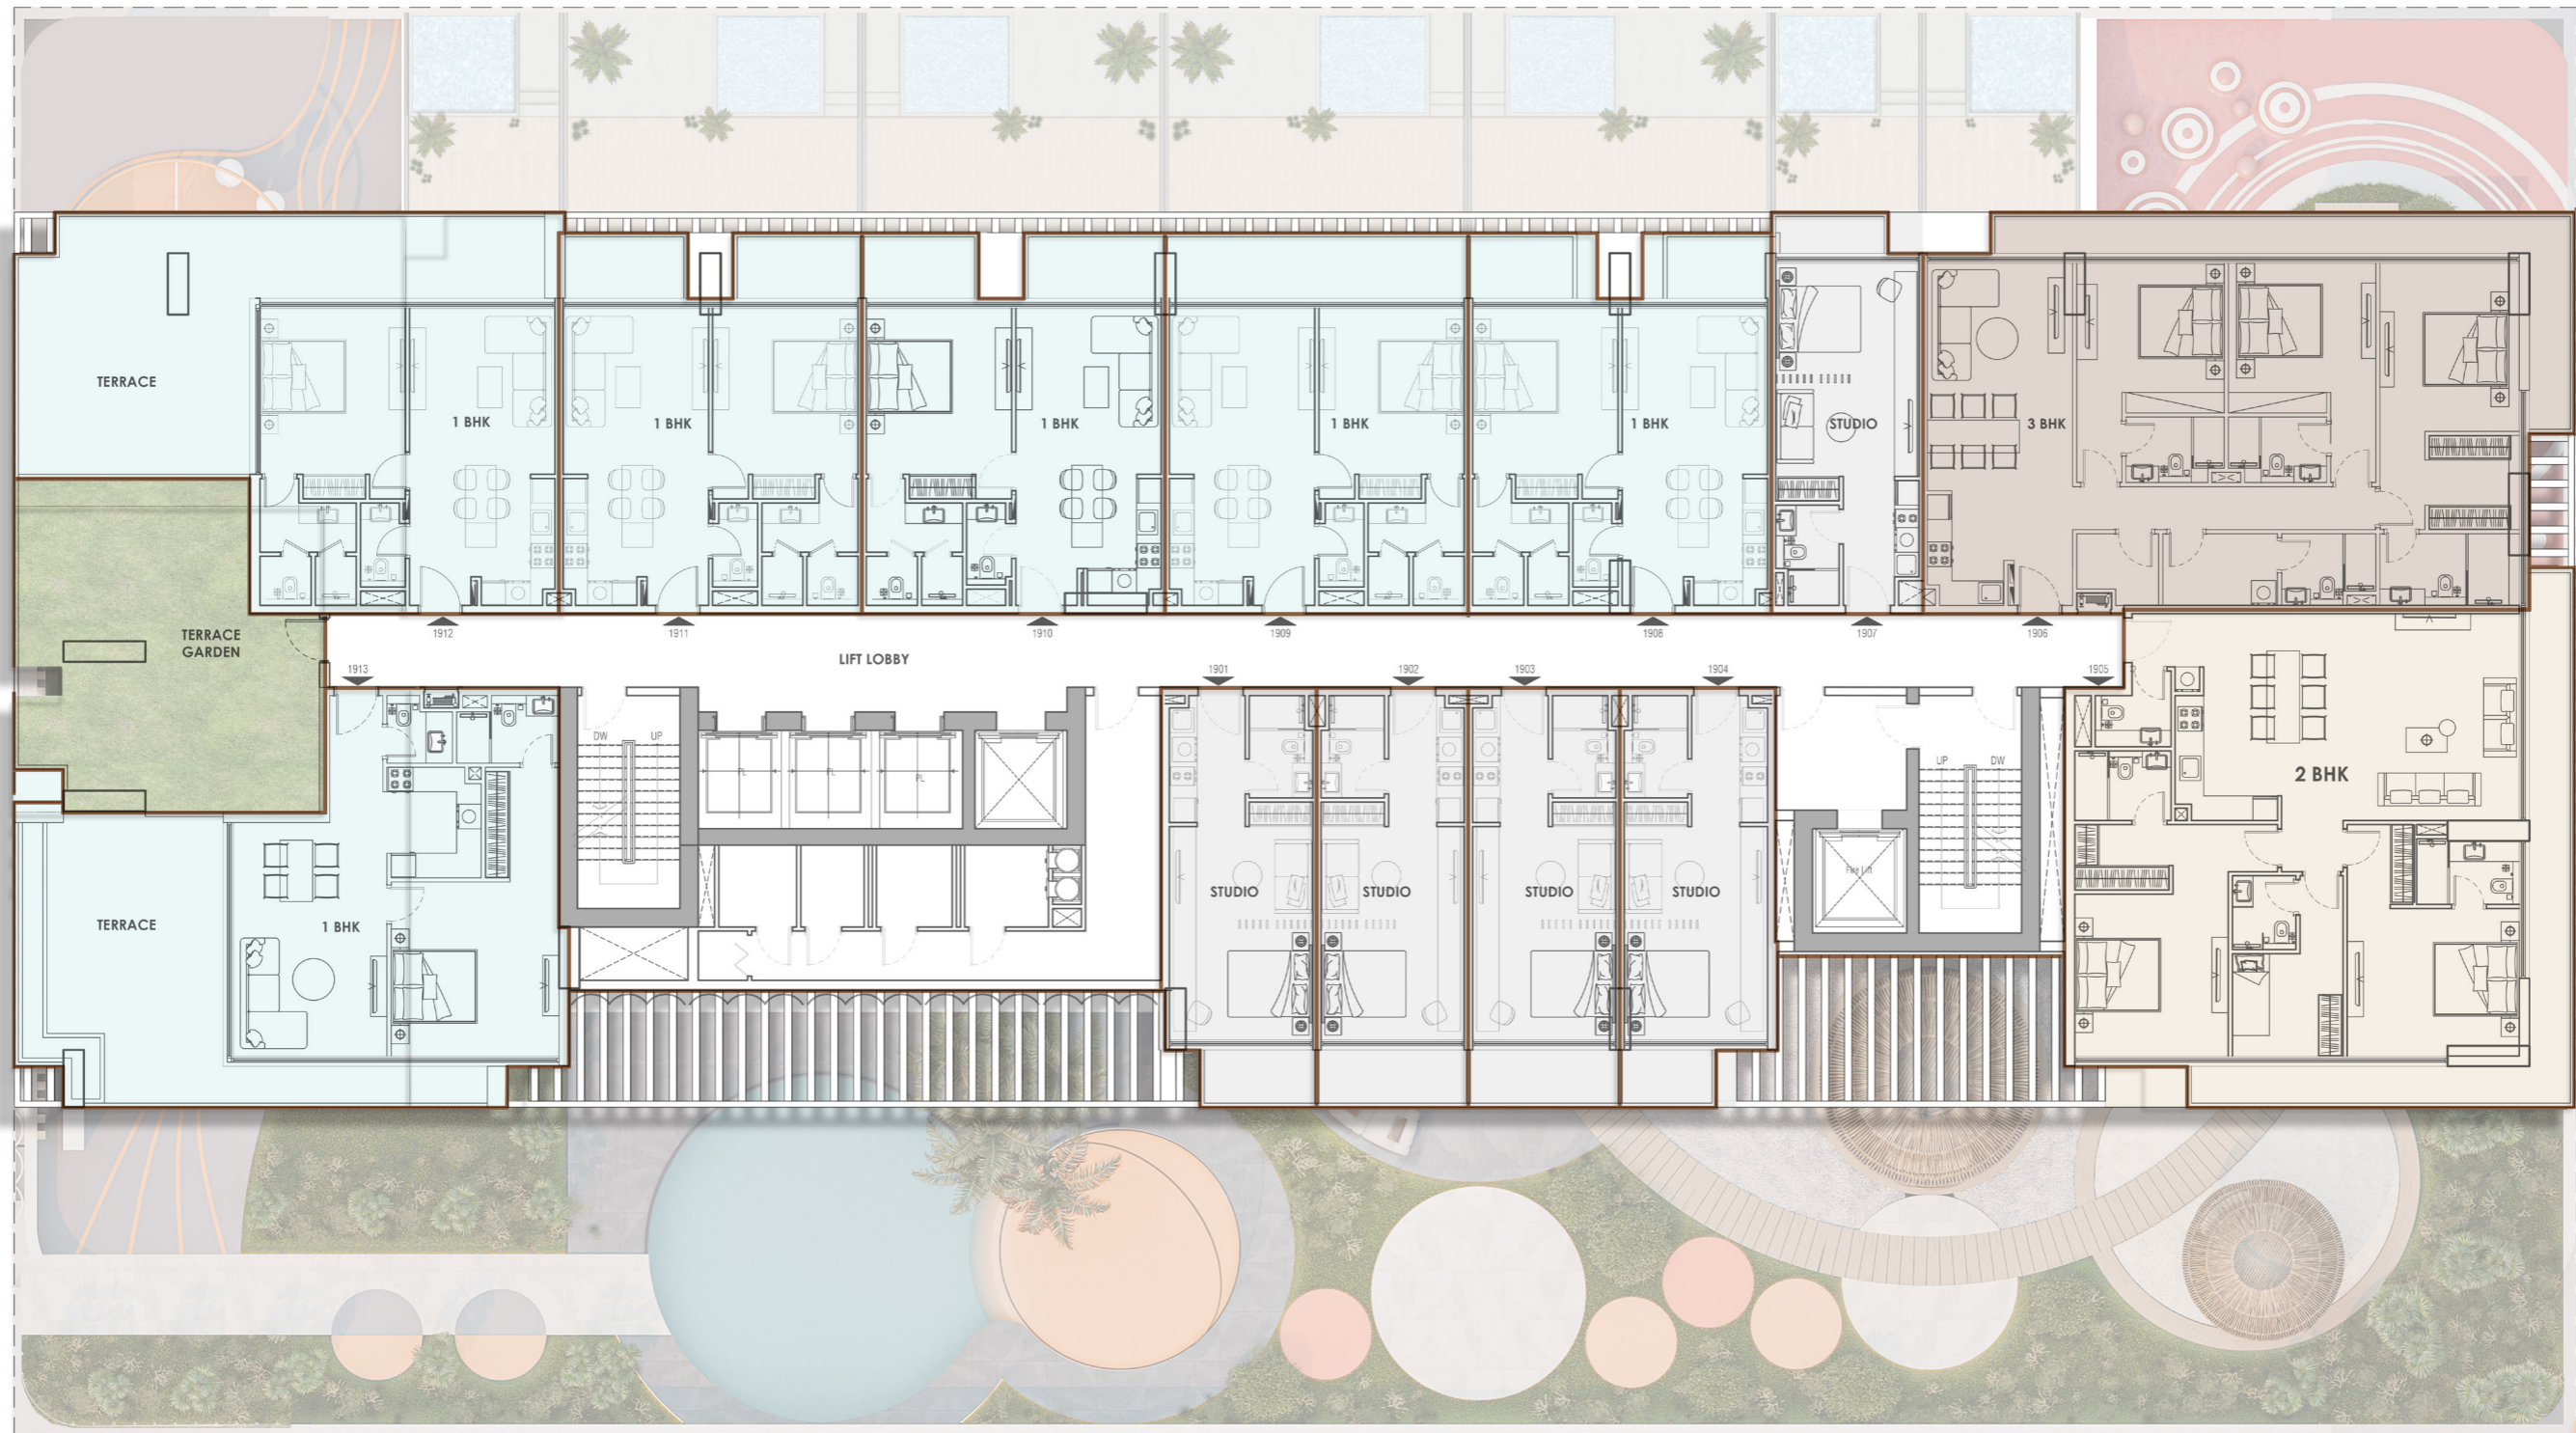

LEGADO

— BY PRESCOTT —

Floor Plans

First Floor

-
 Studio
-
 1-Bhk
-
 2-Bhk
-
 3-Bhk

14th Floor

- Kid's Corner
 - Club House
 - Male/Female Changing Room
- Cinema Theatre
 - Gym

17th Floor

- Studio
- 2-Bhk
- 1-Bhk
- 3-Bhk

19th Floor

- Studio
- 2-Bhk
- 1-Bhk
- 3-Bhk

21st Floor

-
 Studio

-
 1-Bhk

-
 2-Bhk

-
 3-Bhk

24th Floor

- | | |
|--|---|
| 01 Swimming Pool | 04 Seating Area |
| 02 Pool Deck | 05 TT Deck |
| 03 Male/Female Changing Room | 06 Landscape area |

25th Floor

-
 Glass Corridor Bridge
-
 2-Bhk
-
 3-Bhk

26th Floor

Studio Apartment

Suite Area: 338 sq.ft

Terrace Area: 59 sq.ft

Total Area: 397 sq.ft

Studio Type 1

Studio Apartment

Suite Area: 333 sq.ft