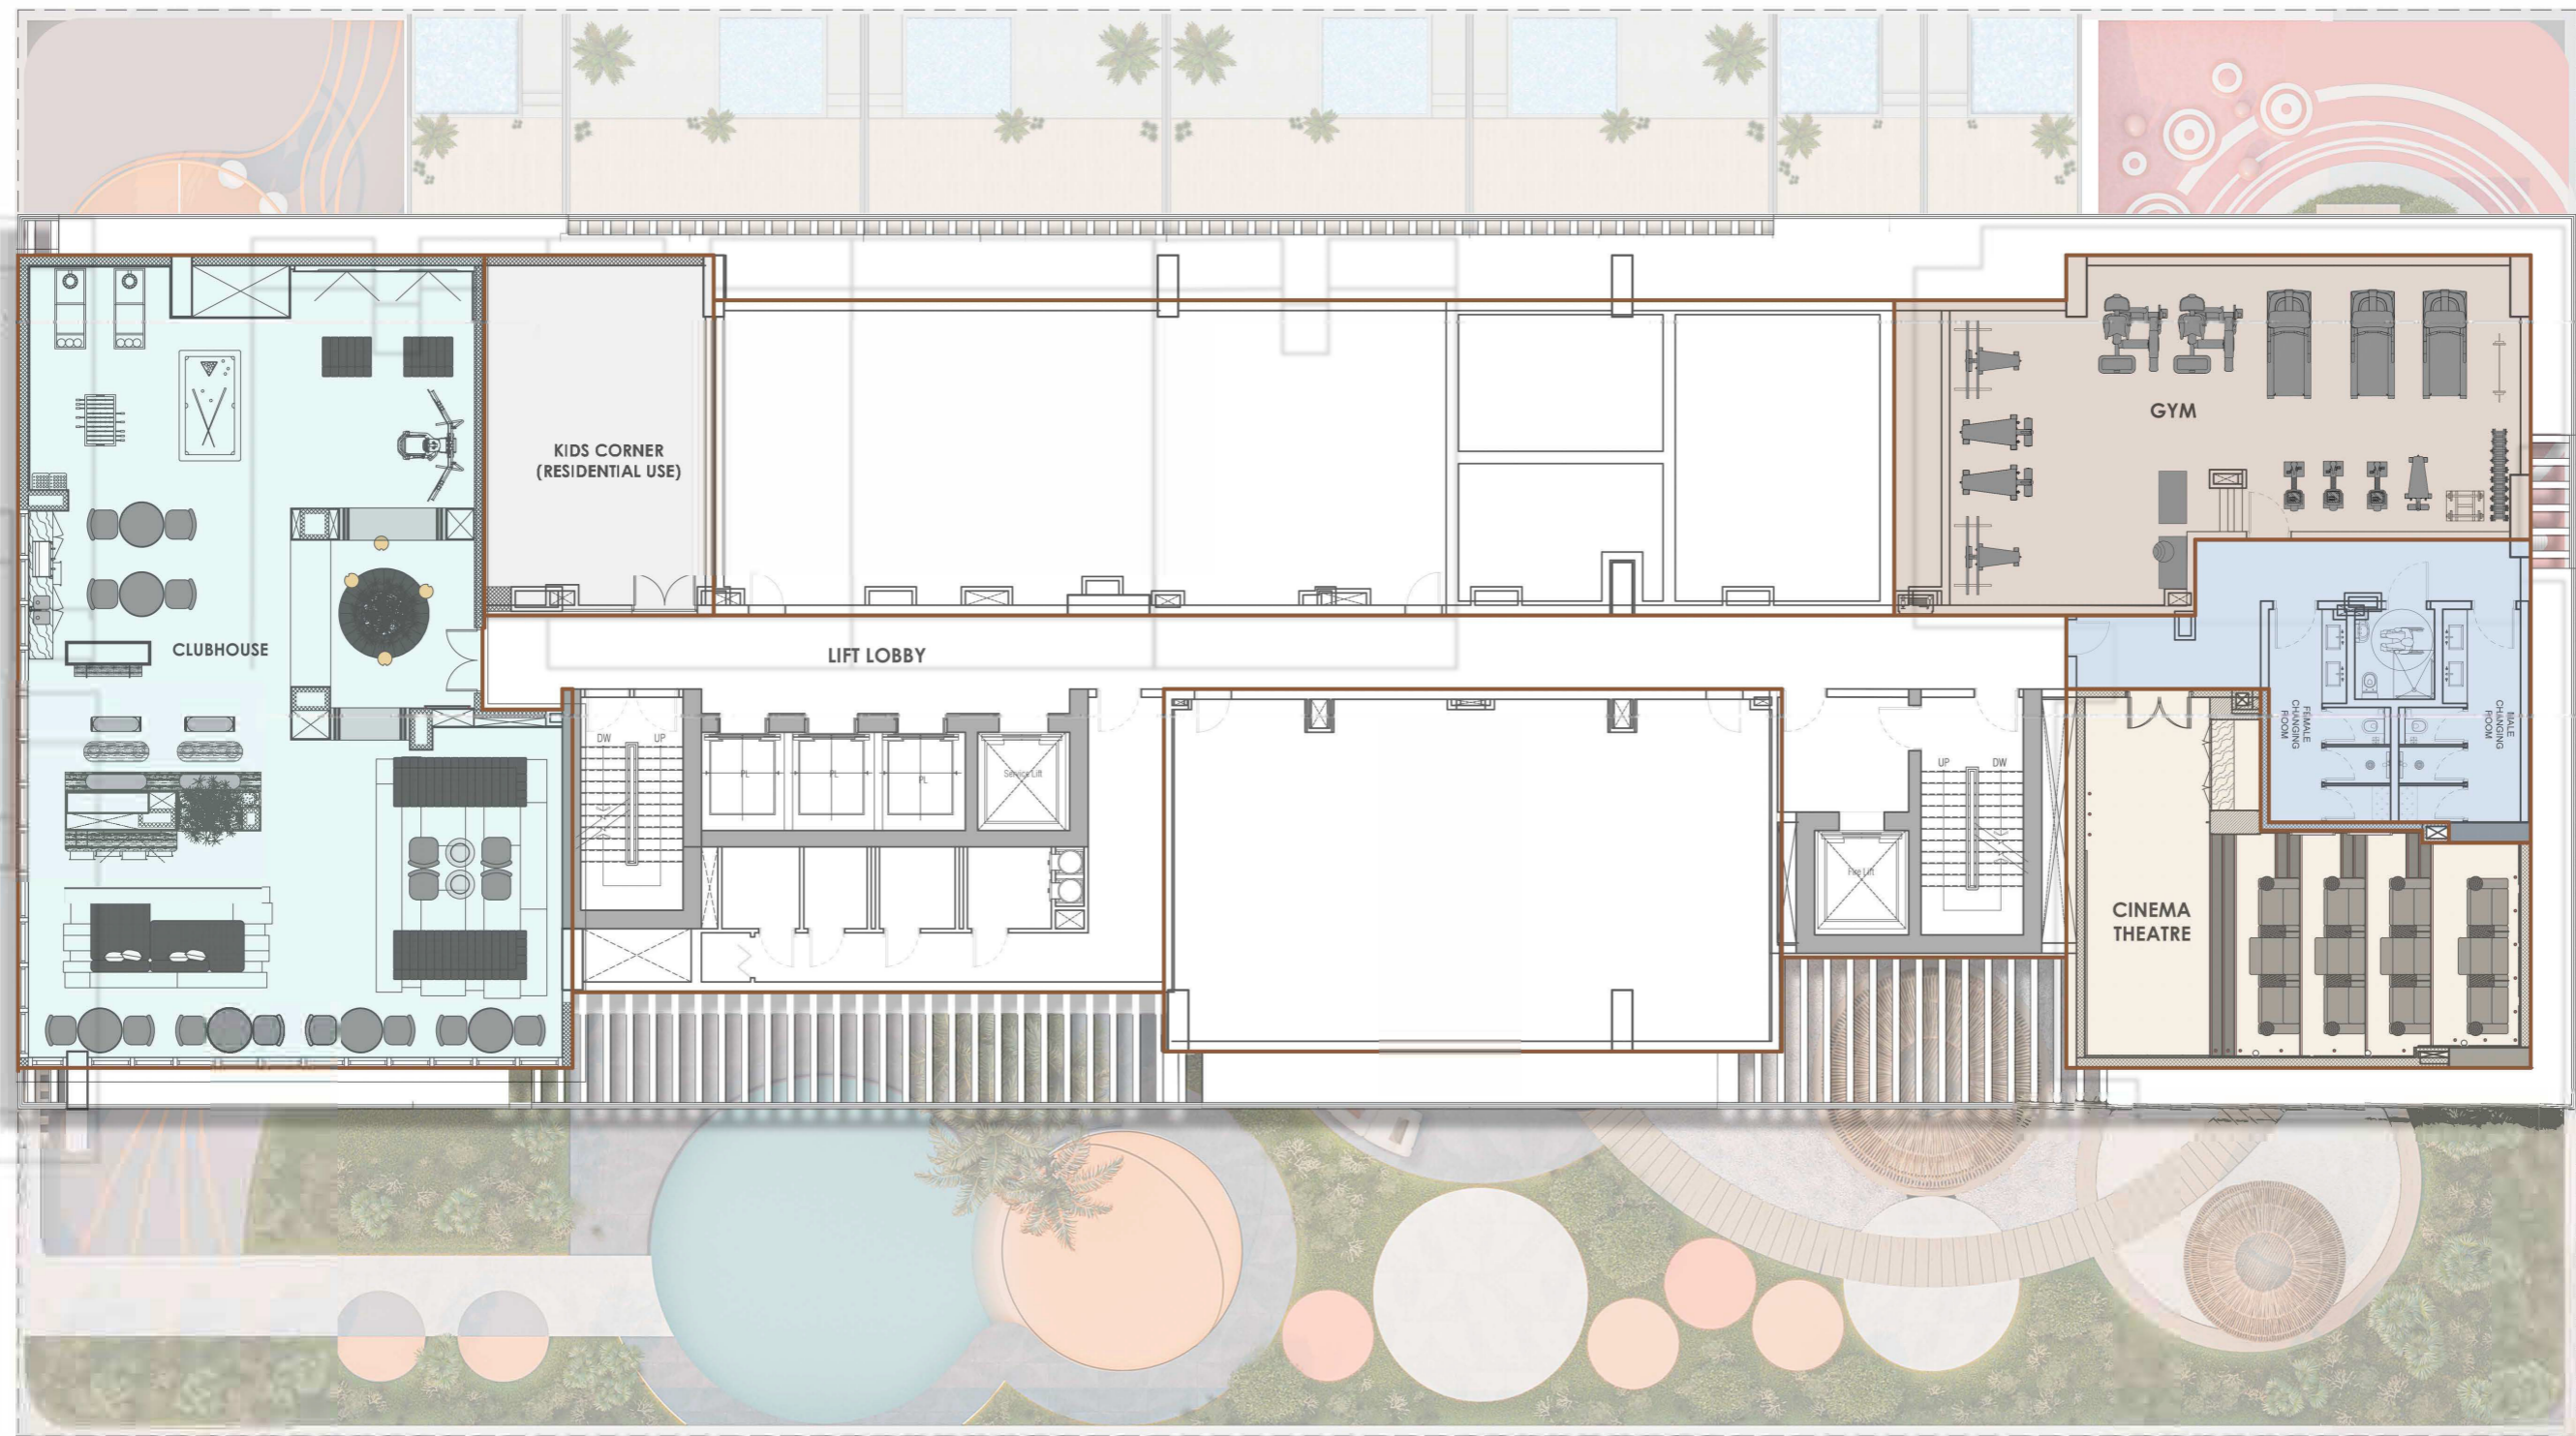

LEGADO

— BY PRESCOTT —

Floor Plans

First Floor

-
 Studio
-
 1-Bhk
-
 2-Bhk
-
 3-Bhk

14th Floor

- Kid's Corner
 - Club House
 - Male/Female Changing Room
- Cinema Theatre
 - Gym

17th Floor

- Studio
- 2-Bhk
- 1-Bhk
- 3-Bhk

19th Floor

- Studio
- 2-Bhk
- 1-Bhk
- 3-Bhk

21st Floor

-
 Studio

-
 1-Bhk

-
 2-Bhk

-
 3-Bhk

24th Floor

- | | |
|--|---|
| 01 Swimming Pool | 04 Seating Area |
| 02 Pool Deck | 05 TT Deck |
| 03 Male/Female Changing Room | 06 Landscape area |

25th Floor

-
 Glass Corridor Bridge
-
 2-Bhk
-
 3-Bhk

26th Floor

Studio Apartment

Suite Area: 338 sq.ft

Terrace Area: 59 sq.ft

Total Area: 397 sq.ft

Studio Type 1

Studio Apartment

Suite Area: 333 sq.ft