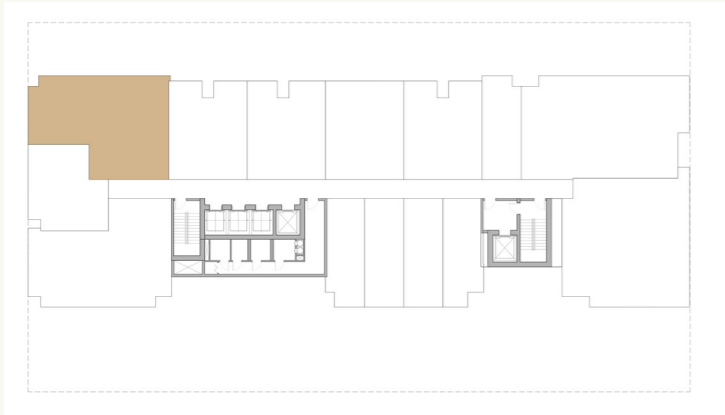

One Bedroom Apartment

Suite Area: 583 sq.ft

Terrace Area: 567 sq.ft

Total Area: 1151 sq.ft