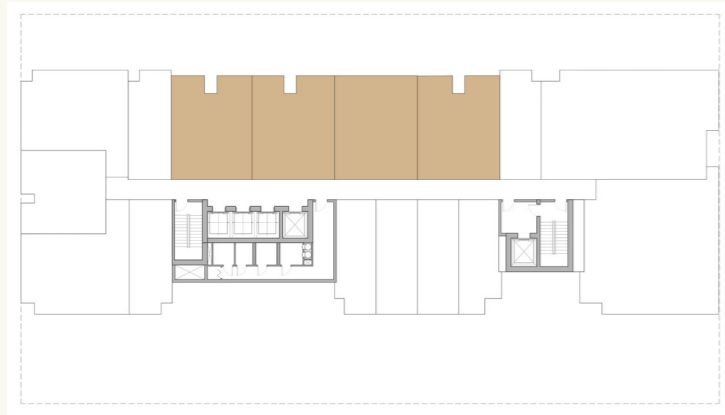

Terrace Area: 256 sq.ft

Total Area: 589 sq.ft

Studio Type 2

Studio Apartment

Suite Area: 358 sq.ft

Terrace Area: -

Total Area: 358 sq.ft

Studio Type 3