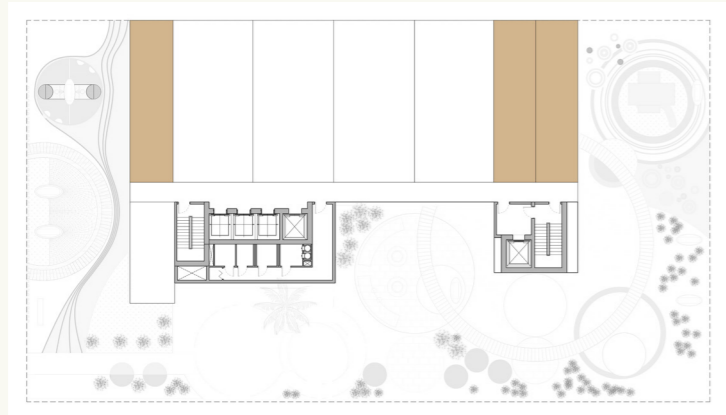

26th Floor

Studio Apartment

Suite Area: 338 sq.ft

Terrace Area: 59 sq.ft

Total Area: 397 sq.ft

Studio Type 1

Studio Apartment

Suite Area: 333 sq.ft

Terrace Area: 256 sq.ft

Total Area: 589 sq.ft

Studio Type 2

Studio Apartment

Suite Area: 358 sq.ft

Terrace Area: -

Total Area: 358 sq.ft

Studio Type 3