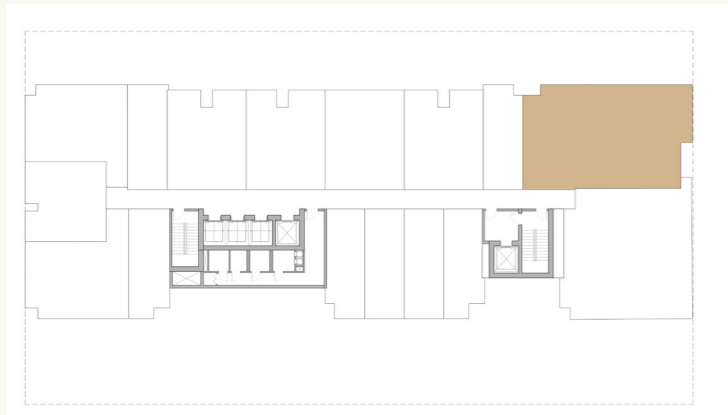

Terrace Area: 566 sq.ft

Total Area: 1151 sq.ft

One Bedroom Type 7

Two Bedroom Apartment

Suite Area: 1264 sq.ft

Terrace Area: 279 sq.ft

Total Area: 1543 sq.ft

Two Bedroom Type 1