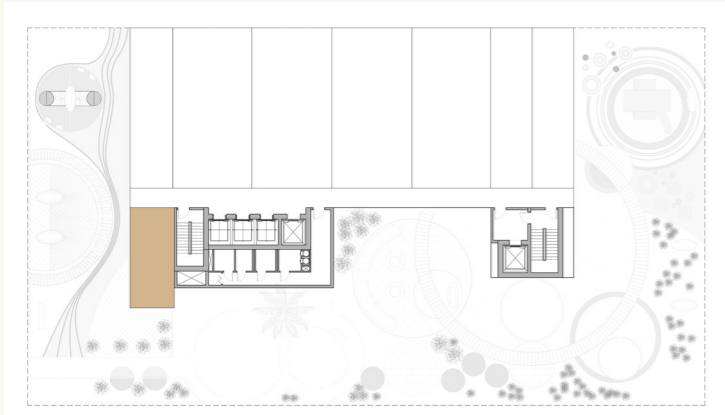

26th Floor

Studio Apartment

Suite Area: 338 sq.ft

Terrace Area: 59 sq.ft

Total Area: 397 sq.ft

Studio Type 1

Studio Apartment

Suite Area: 333 sq.ft

Terrace Area: 256 sq.ft

Total Area: 589 sq.ft

Studio Type 2

Studio Apartment

Suite Area: 358 sq.ft

Terrace Area: -

Total Area: 358 sq.ft

Studio Type 3