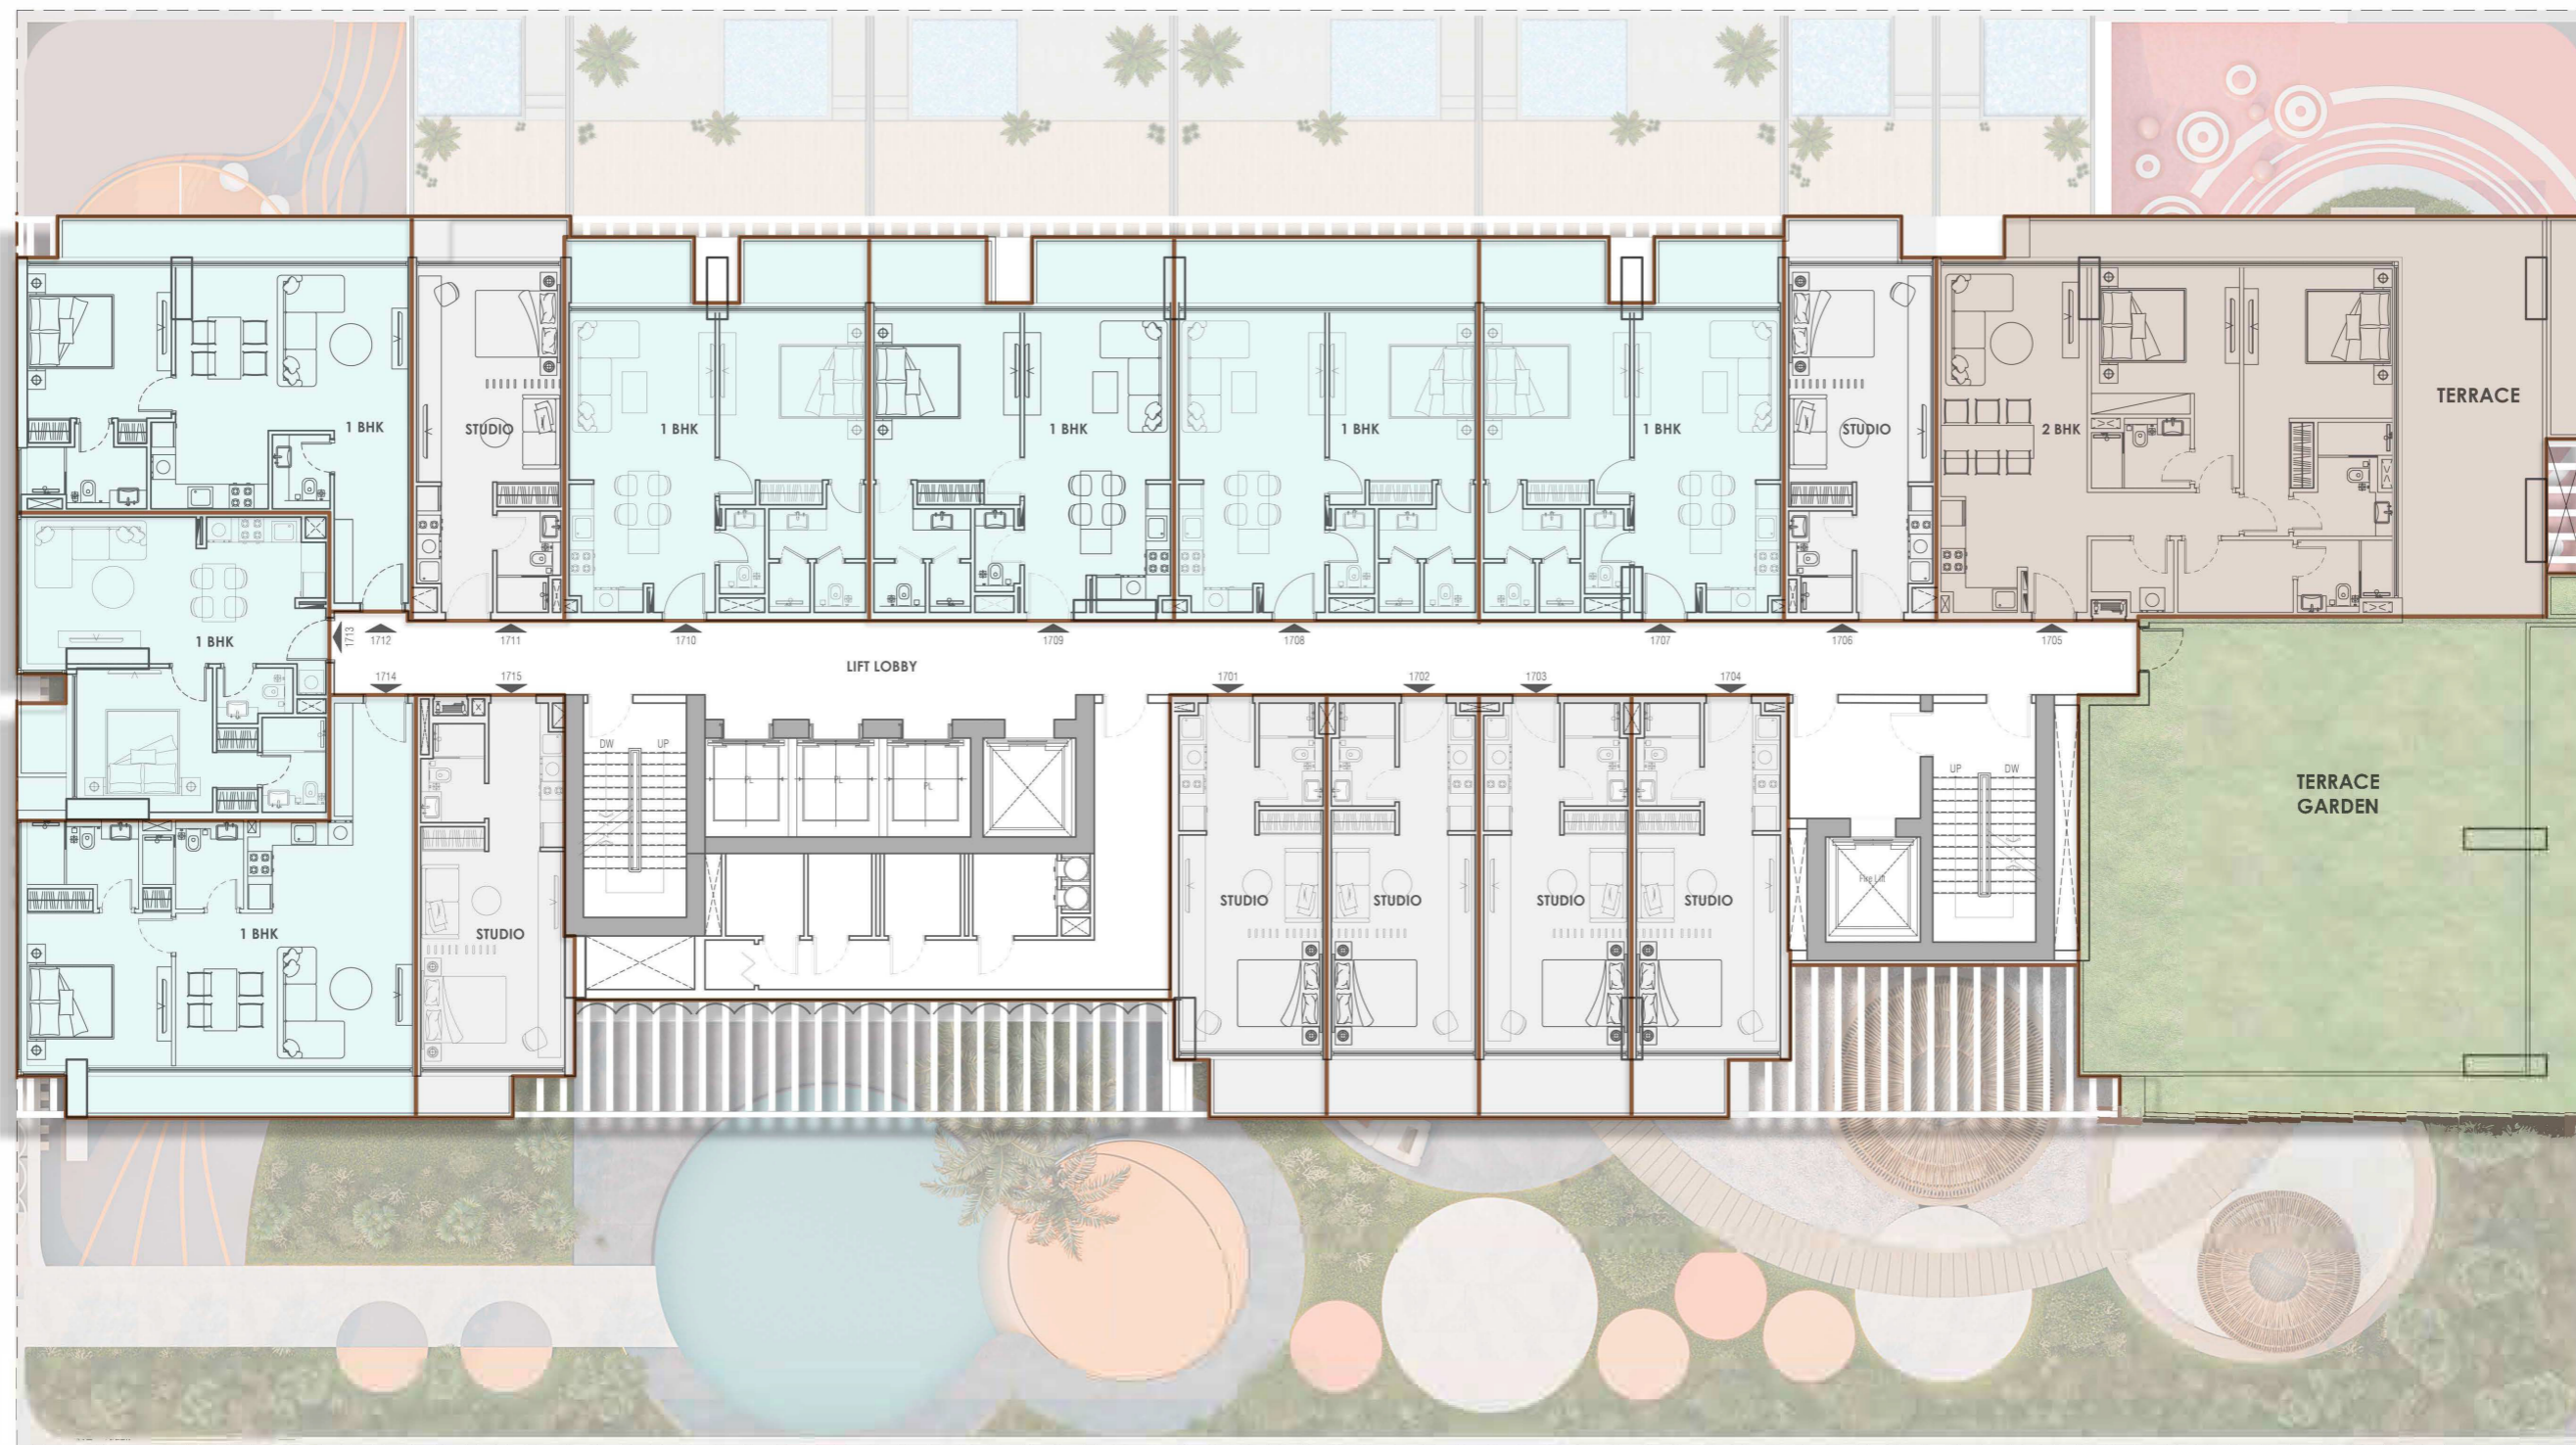

LEGADO

— BY PRESCOTT —

Floor Plans

First Floor

-
 Studio
-
 1-Bhk
-
 2-Bhk
-
 3-Bhk

14th Floor

- Kid's Corner
 - Club House
 - Male/Female Changing Room
- Cinema Theatre
 - Gym

17th Floor

- Studio
- 2-Bhk
- 1-Bhk
- 3-Bhk

19th Floor

- Studio
- 2-Bhk
- 1-Bhk
- 3-Bhk

21st Floor

-
 Studio

-
 1-Bhk

-
 2-Bhk

-
 3-Bhk

24th Floor

- | | |
|--|---|
| 01 Swimming Pool | 04 Seating Area |
| 02 Pool Deck | 05 TT Deck |
| 03 Male/Female Changing Room | 06 Landscape area |

25th Floor

-
 Glass Corridor Bridge
-
 2-Bhk
-
 3-Bhk

26th Floor

Studio Apartment

Suite Area: 338 sq.ft

Terrace Area: 59 sq.ft

Total Area: 397 sq.ft

Studio Type 1

Studio Apartment

Suite Area: 333 sq.ft