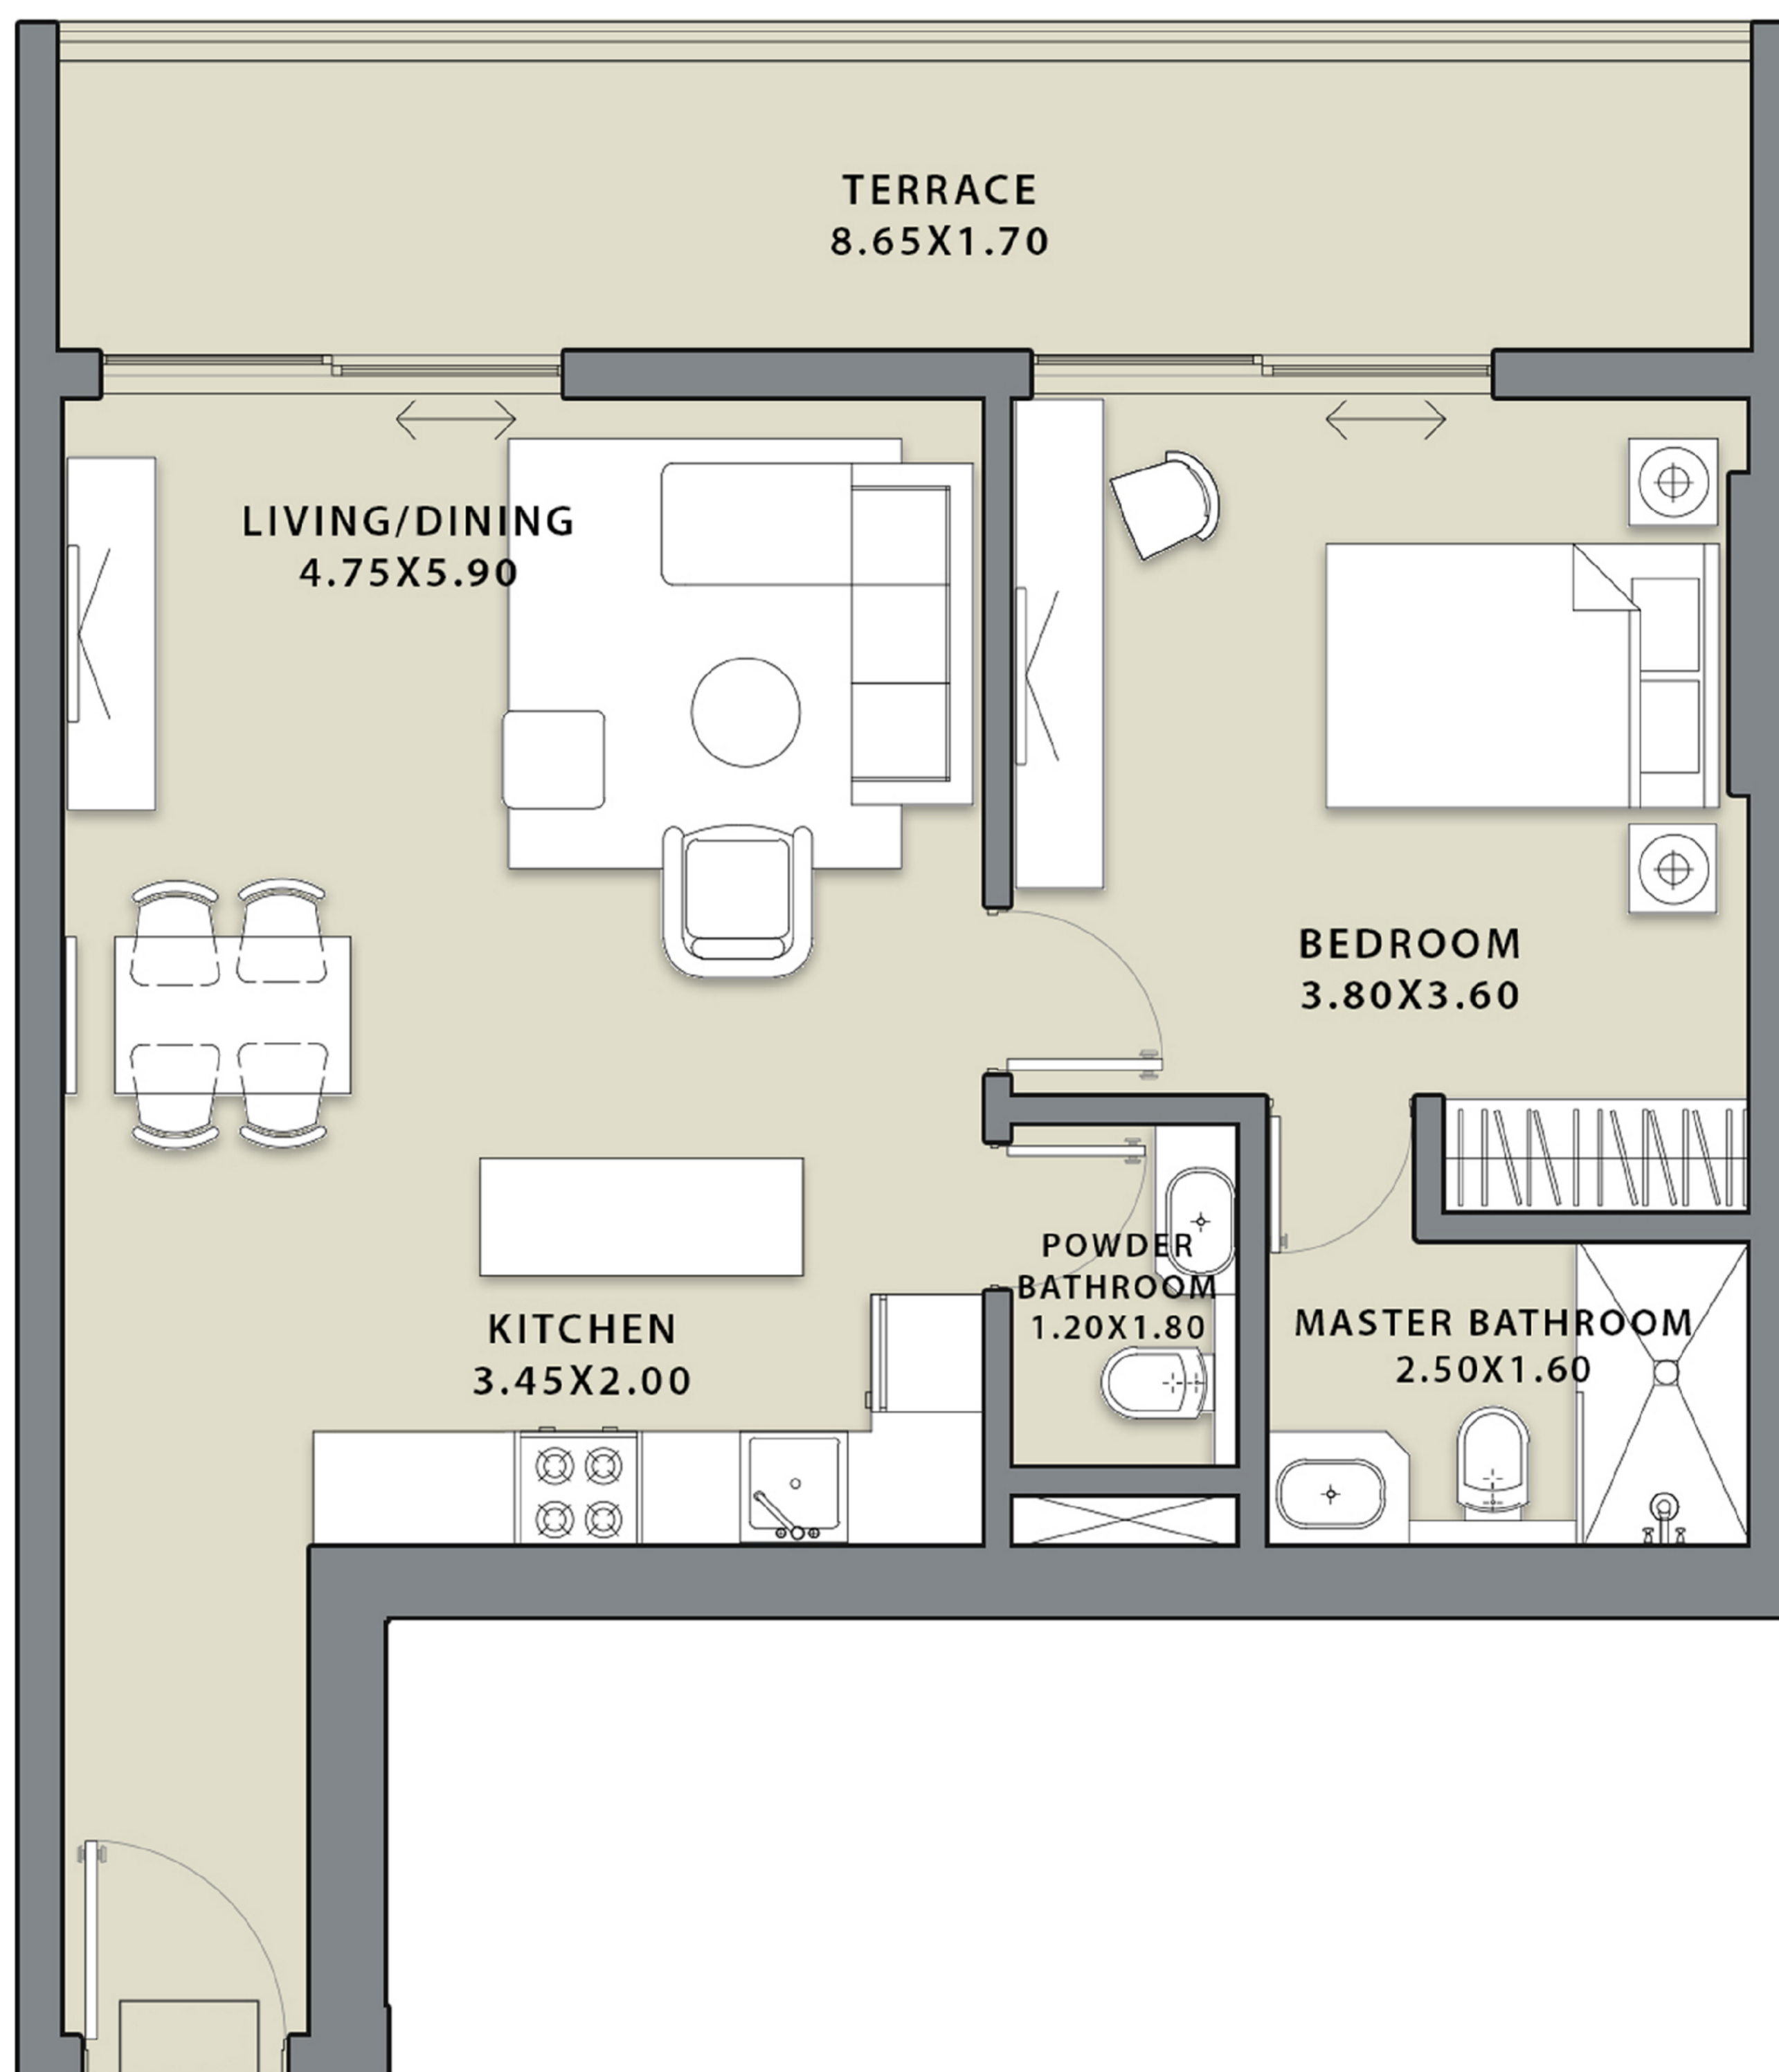

Floor Plans

ELEVATE
BY PRESCOTT

LEVEL ONE

LEVEL 2ND - 5TH

LEVEL 6TH - 15TH

STUDIO	Type A
---------------	---------------

SALEABLE AREA		
	sq.m	sq.ft
Suite Area	33.35	359
Balcony Area	6.13	66
Total Area	39.48	425

1 BEDROOM	Type A
------------------	---------------

SALEABLE AREA		
	sq.m	sq.ft
Suite Area	60.67	653
Balcony Area	19.97	215
Total Area	80.64	868

1 BEDROOM	Type B
------------------	---------------

SALEABLE AREA		
	sq.m	sq.ft
Suite Area	59.09	636
Balcony Area	8.92	96
Total Area	68.00	732

1 BEDROOM	Type C
------------------	---------------

SALEABLE AREA		
	sq.m	sq.ft
Suite Area	61.04	657
Balcony Area	18.77	202
Total Area	79.80	859

1 BEDROOM	Type D
------------------	---------------

SALEABLE AREA		
	sq.m	sq.ft
Suite Area	58.34	628
Balcony Area	15.24	164
Total Area	73.58	792

2 BEDROOM	Type A
------------------	---------------

SALEABLE AREA		
	sq.m	sq.ft
Suite Area	86.03	926
Balcony Area	28.52	307
Total Area	114.55	1233

2 BEDROOM	Type B
------------------	---------------

SALEABLE AREA		
	sq.m	sq.ft
Suite Area	95.97	1033
Balcony Area	17.74	191
Total Area	113.71	1224