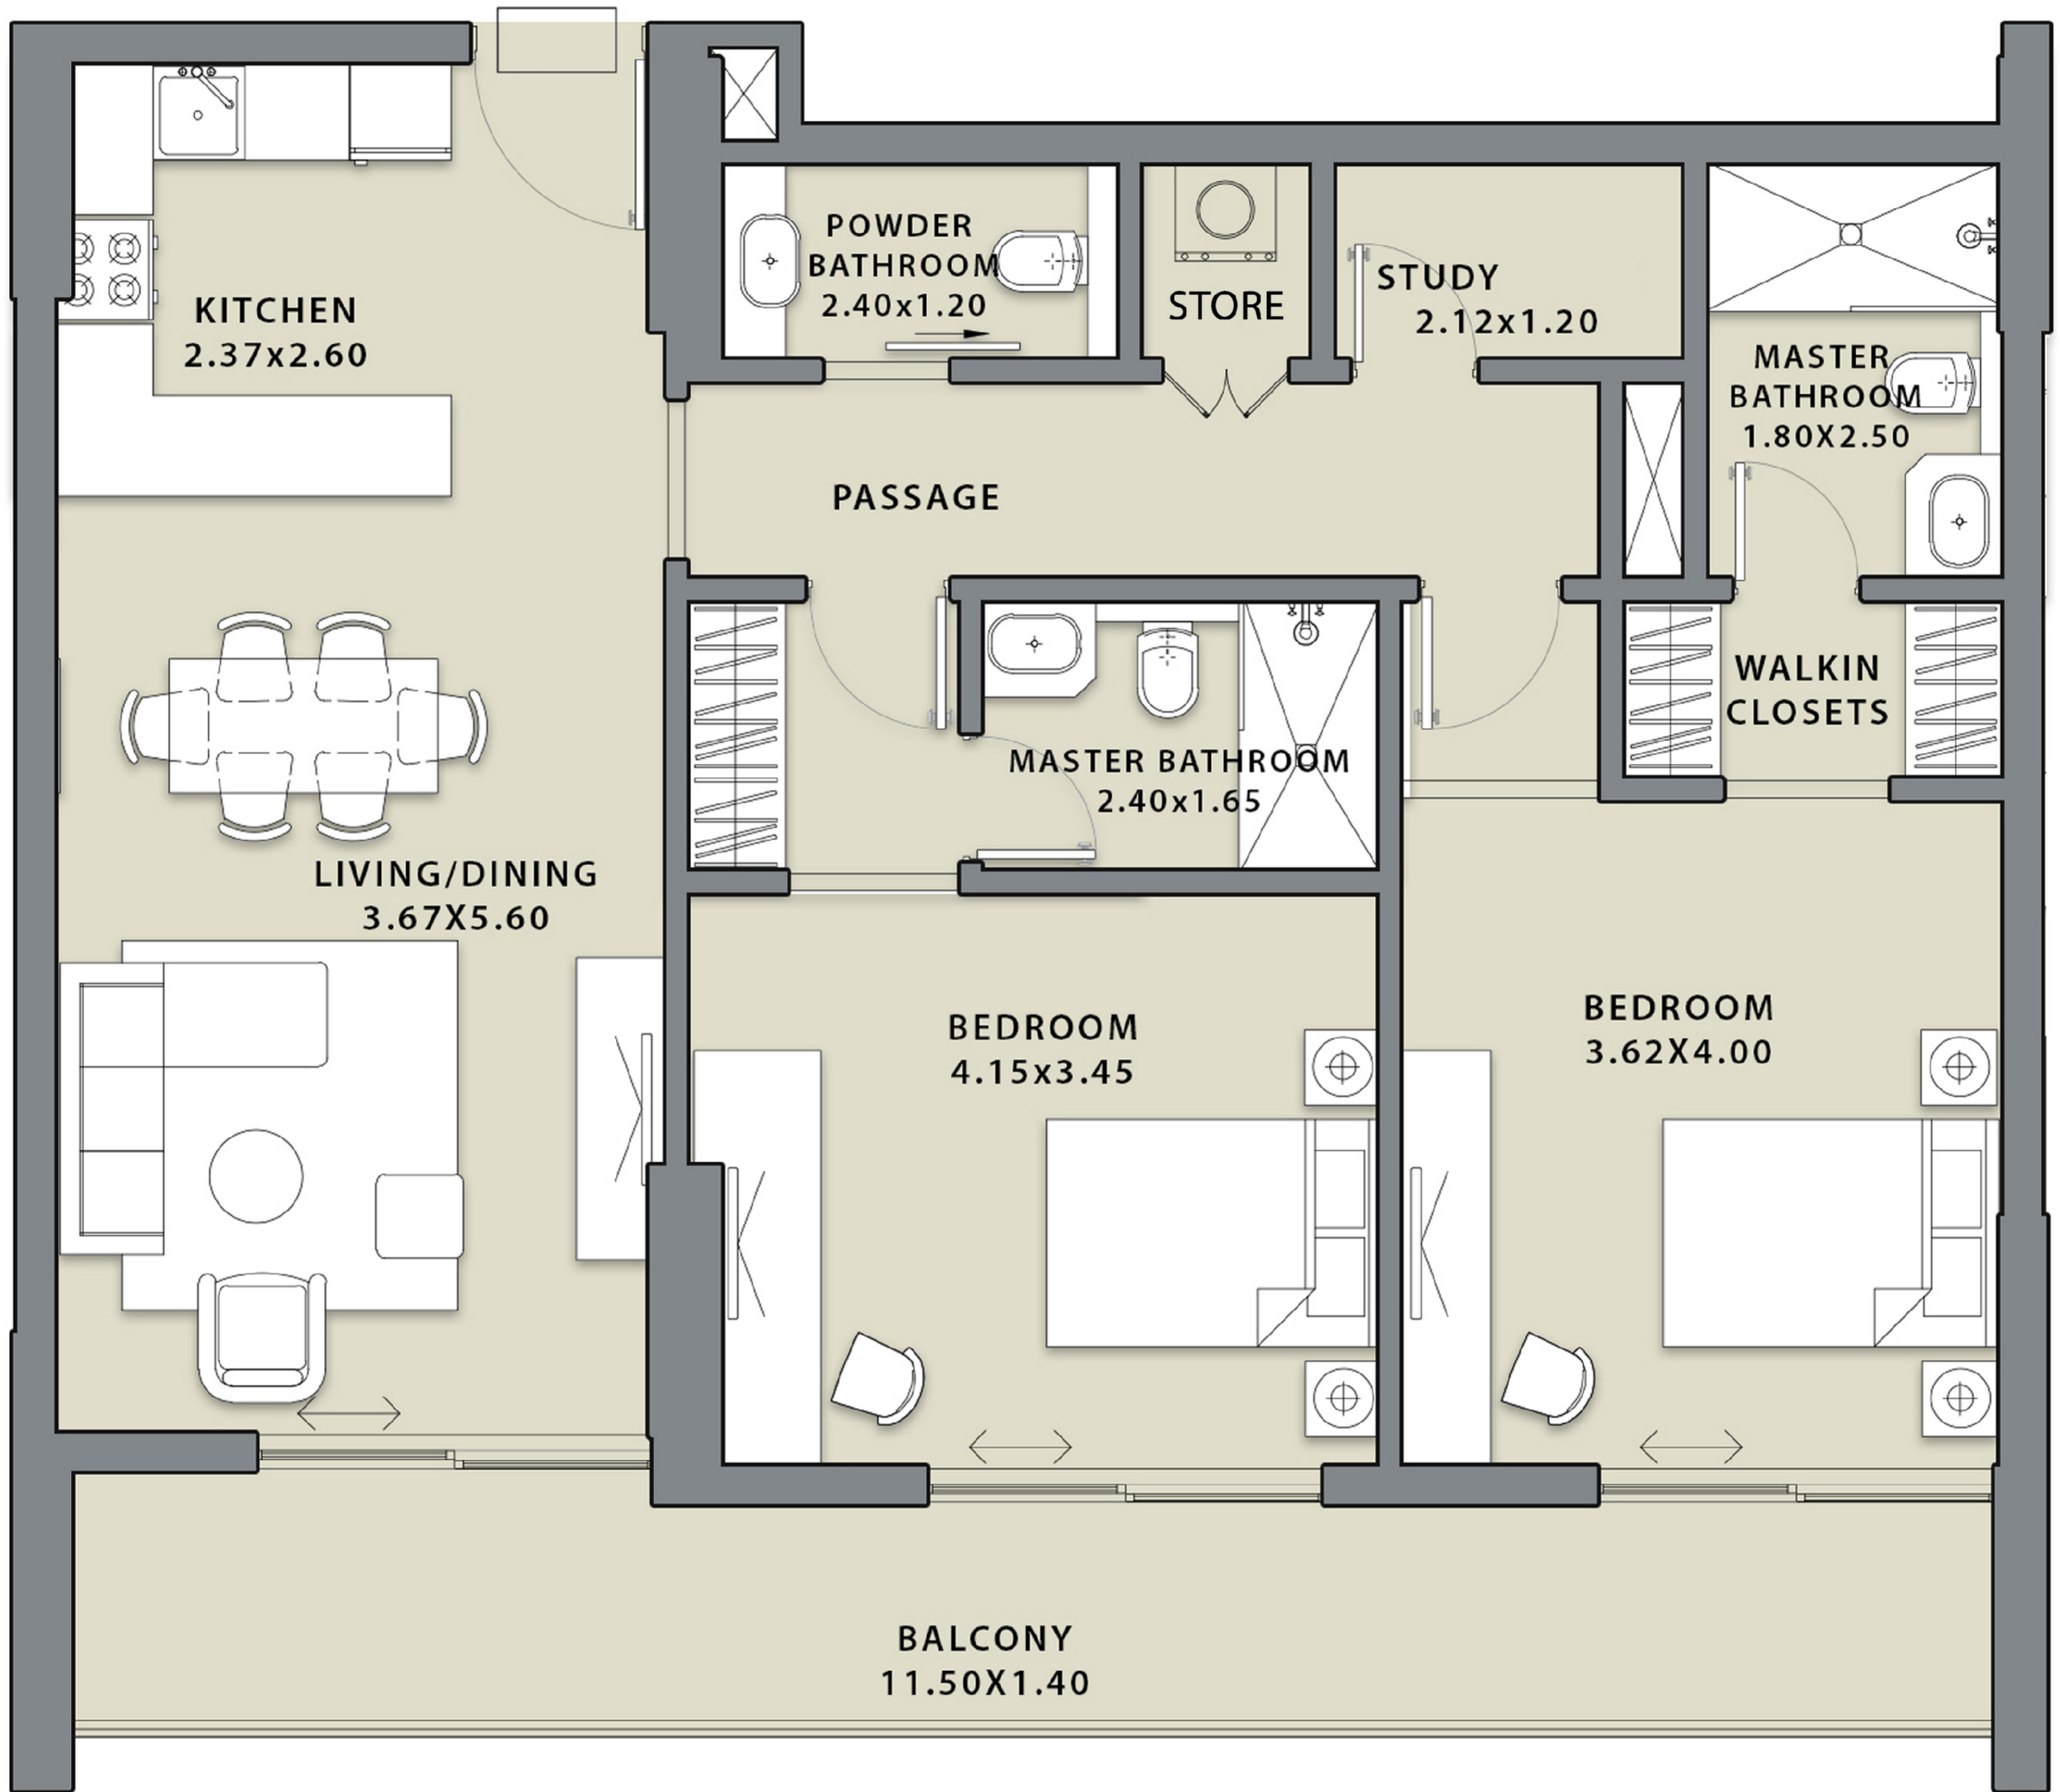

1 BEDROOM	Type A
------------------	---------------

SALEABLE AREA		
	sq.m	sq.ft
Suite Area	60.67	653
Balcony Area	19.97	215
Total Area	80.64	868

1 BEDROOM	Type B
------------------	---------------

SALEABLE AREA		
	sq.m	sq.ft
Suite Area	59.09	636
Balcony Area	8.92	96
Total Area	68.00	732

1 BEDROOM	Type C
------------------	---------------

SALEABLE AREA		
	sq.m	sq.ft
Suite Area	61.04	657
Balcony Area	18.77	202
Total Area	79.80	859

1 BEDROOM	Type D
------------------	---------------

SALEABLE AREA		
	sq.m	sq.ft
Suite Area	58.34	628
Balcony Area	15.24	164
Total Area	73.58	792

2 BEDROOM	Type A
------------------	---------------

SALEABLE AREA		
	sq.m	sq.ft
Suite Area	86.03	926
Balcony Area	28.52	307
Total Area	114.55	1233

2 BEDROOM	Type B
------------------	---------------

SALEABLE AREA		
	sq.m	sq.ft
Suite Area	95.97	1033
Balcony Area	17.74	191
Total Area	113.71	1224