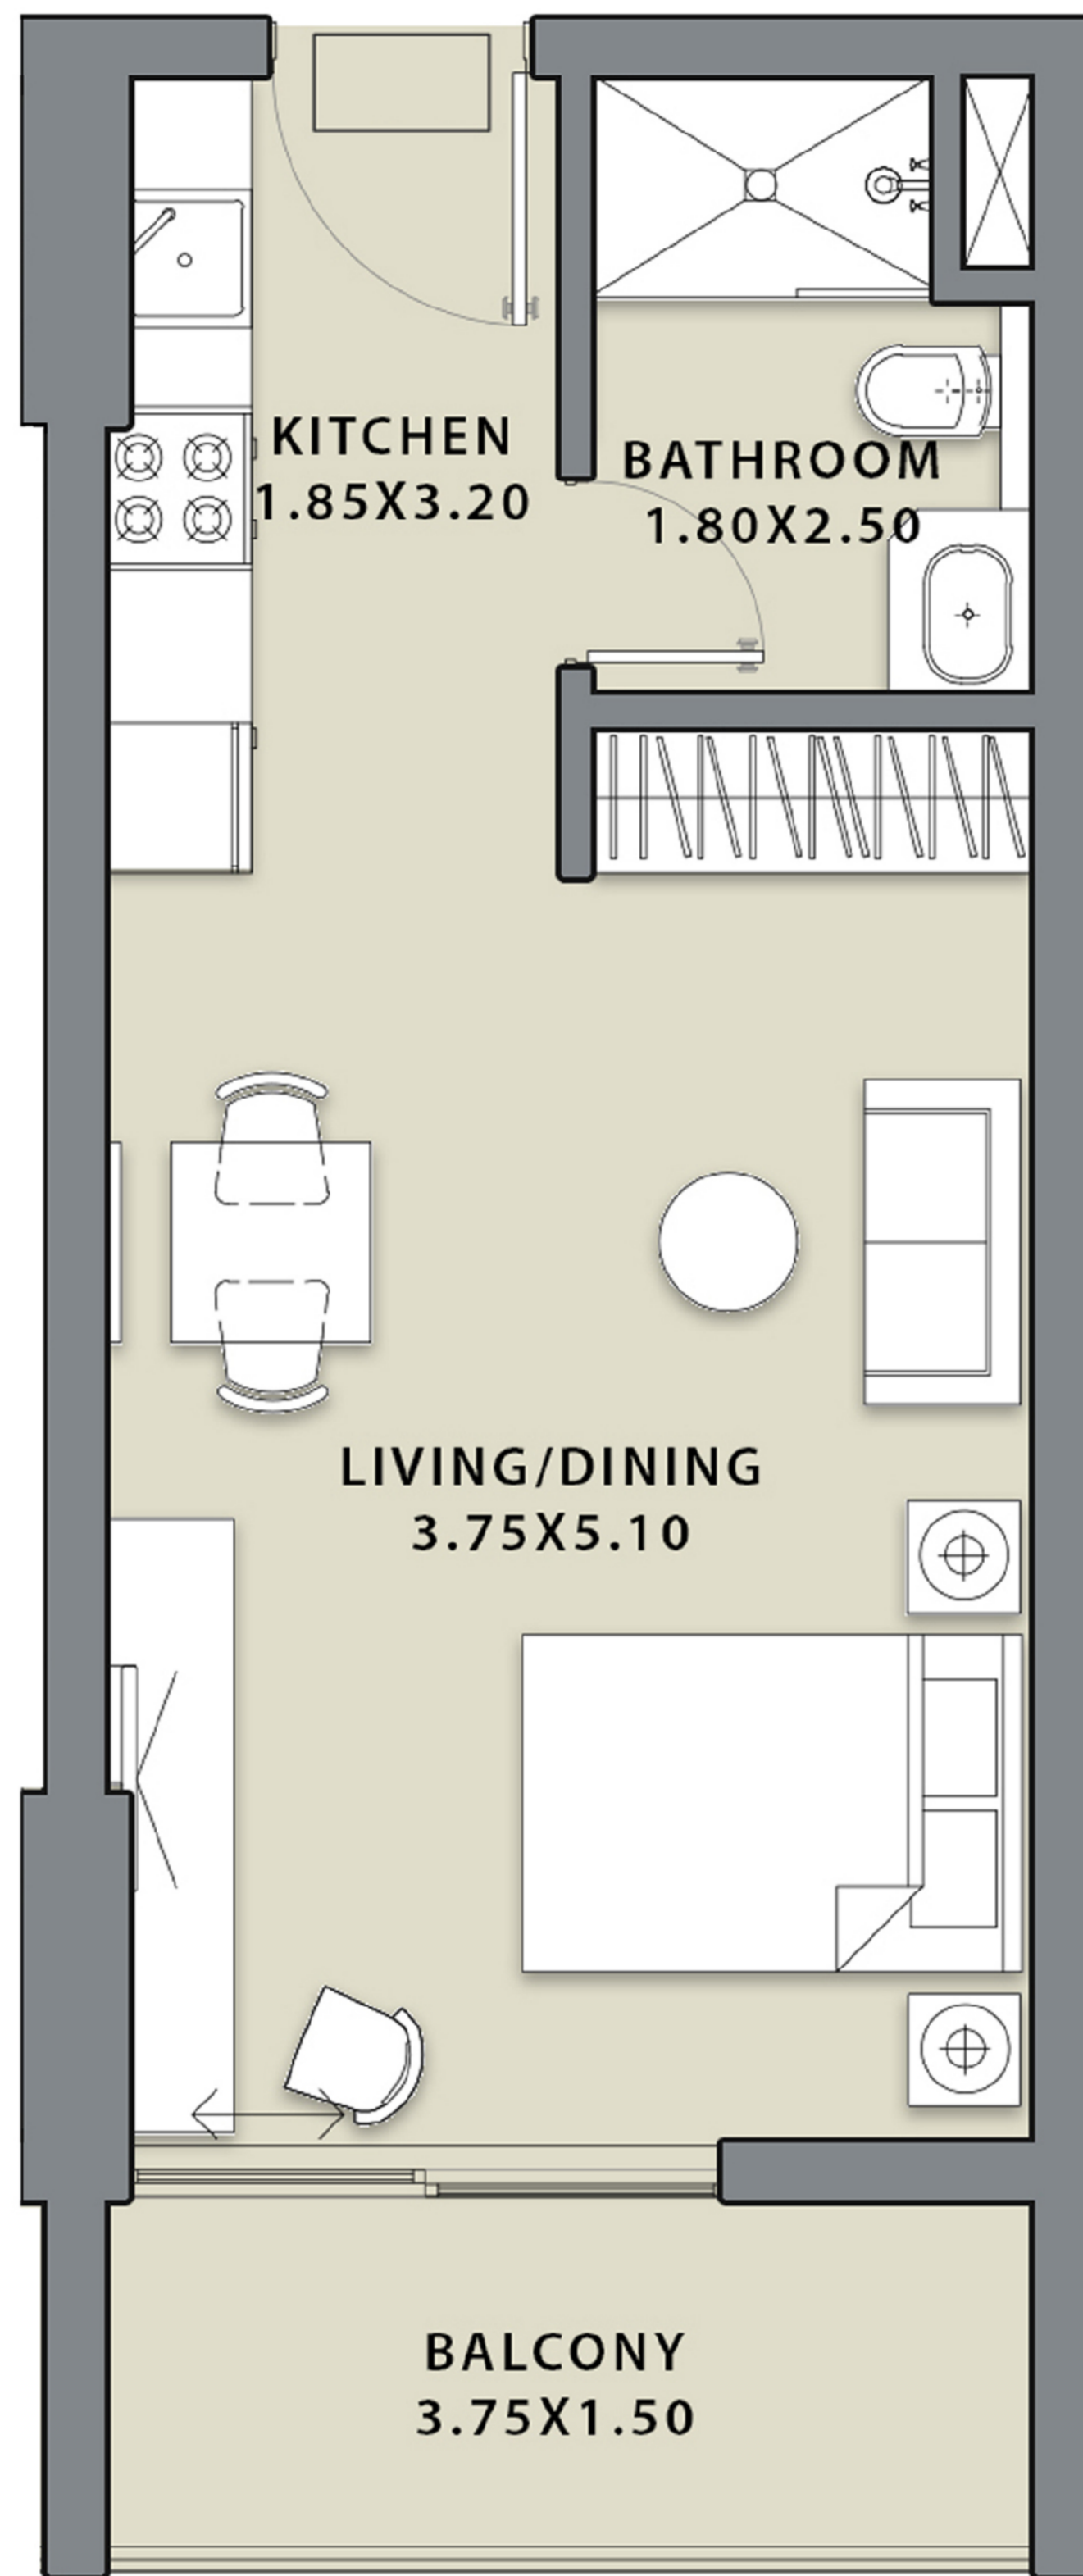

Floor Plans

ELEVATE
BY PRESCOTT

LEVEL ONE

LEVEL 2ND - 5TH

LEVEL 6TH - 15TH

STUDIO	Type A
---------------	---------------

SALEABLE AREA		
	sq.m	sq.ft
Suite Area	33.35	359
Balcony Area	6.13	66
Total Area	39.48	425

1 BEDROOM	Type A
------------------	---------------

SALEABLE AREA		
	sq.m	sq.ft
Suite Area	60.67	653
Balcony Area	19.97	215
Total Area	80.64	868

1 BEDROOM	Type B
------------------	---------------

SALEABLE AREA		
	sq.m	sq.ft
Suite Area	59.09	636
Balcony Area	8.92	96
Total Area	68.00	732

1 BEDROOM	Type C
------------------	---------------

SALEABLE AREA		
	sq.m	sq.ft
Suite Area	61.04	657
Balcony Area	18.77	202
Total Area	79.80	859

1 BEDROOM	Type D
------------------	---------------

SALEABLE AREA		
	sq.m	sq.ft
Suite Area	58.34	628
Balcony Area	15.24	164
Total Area	73.58	792

2 BEDROOM	Type A
------------------	---------------

SALEABLE AREA		
	sq.m	sq.ft
Suite Area	86.03	926
Balcony Area	28.52	307
Total Area	114.55	1233

2 BEDROOM	Type B
------------------	---------------

SALEABLE AREA		
	sq.m	sq.ft
Suite Area	95.97	1033
Balcony Area	17.74	191
Total Area	113.71	1224