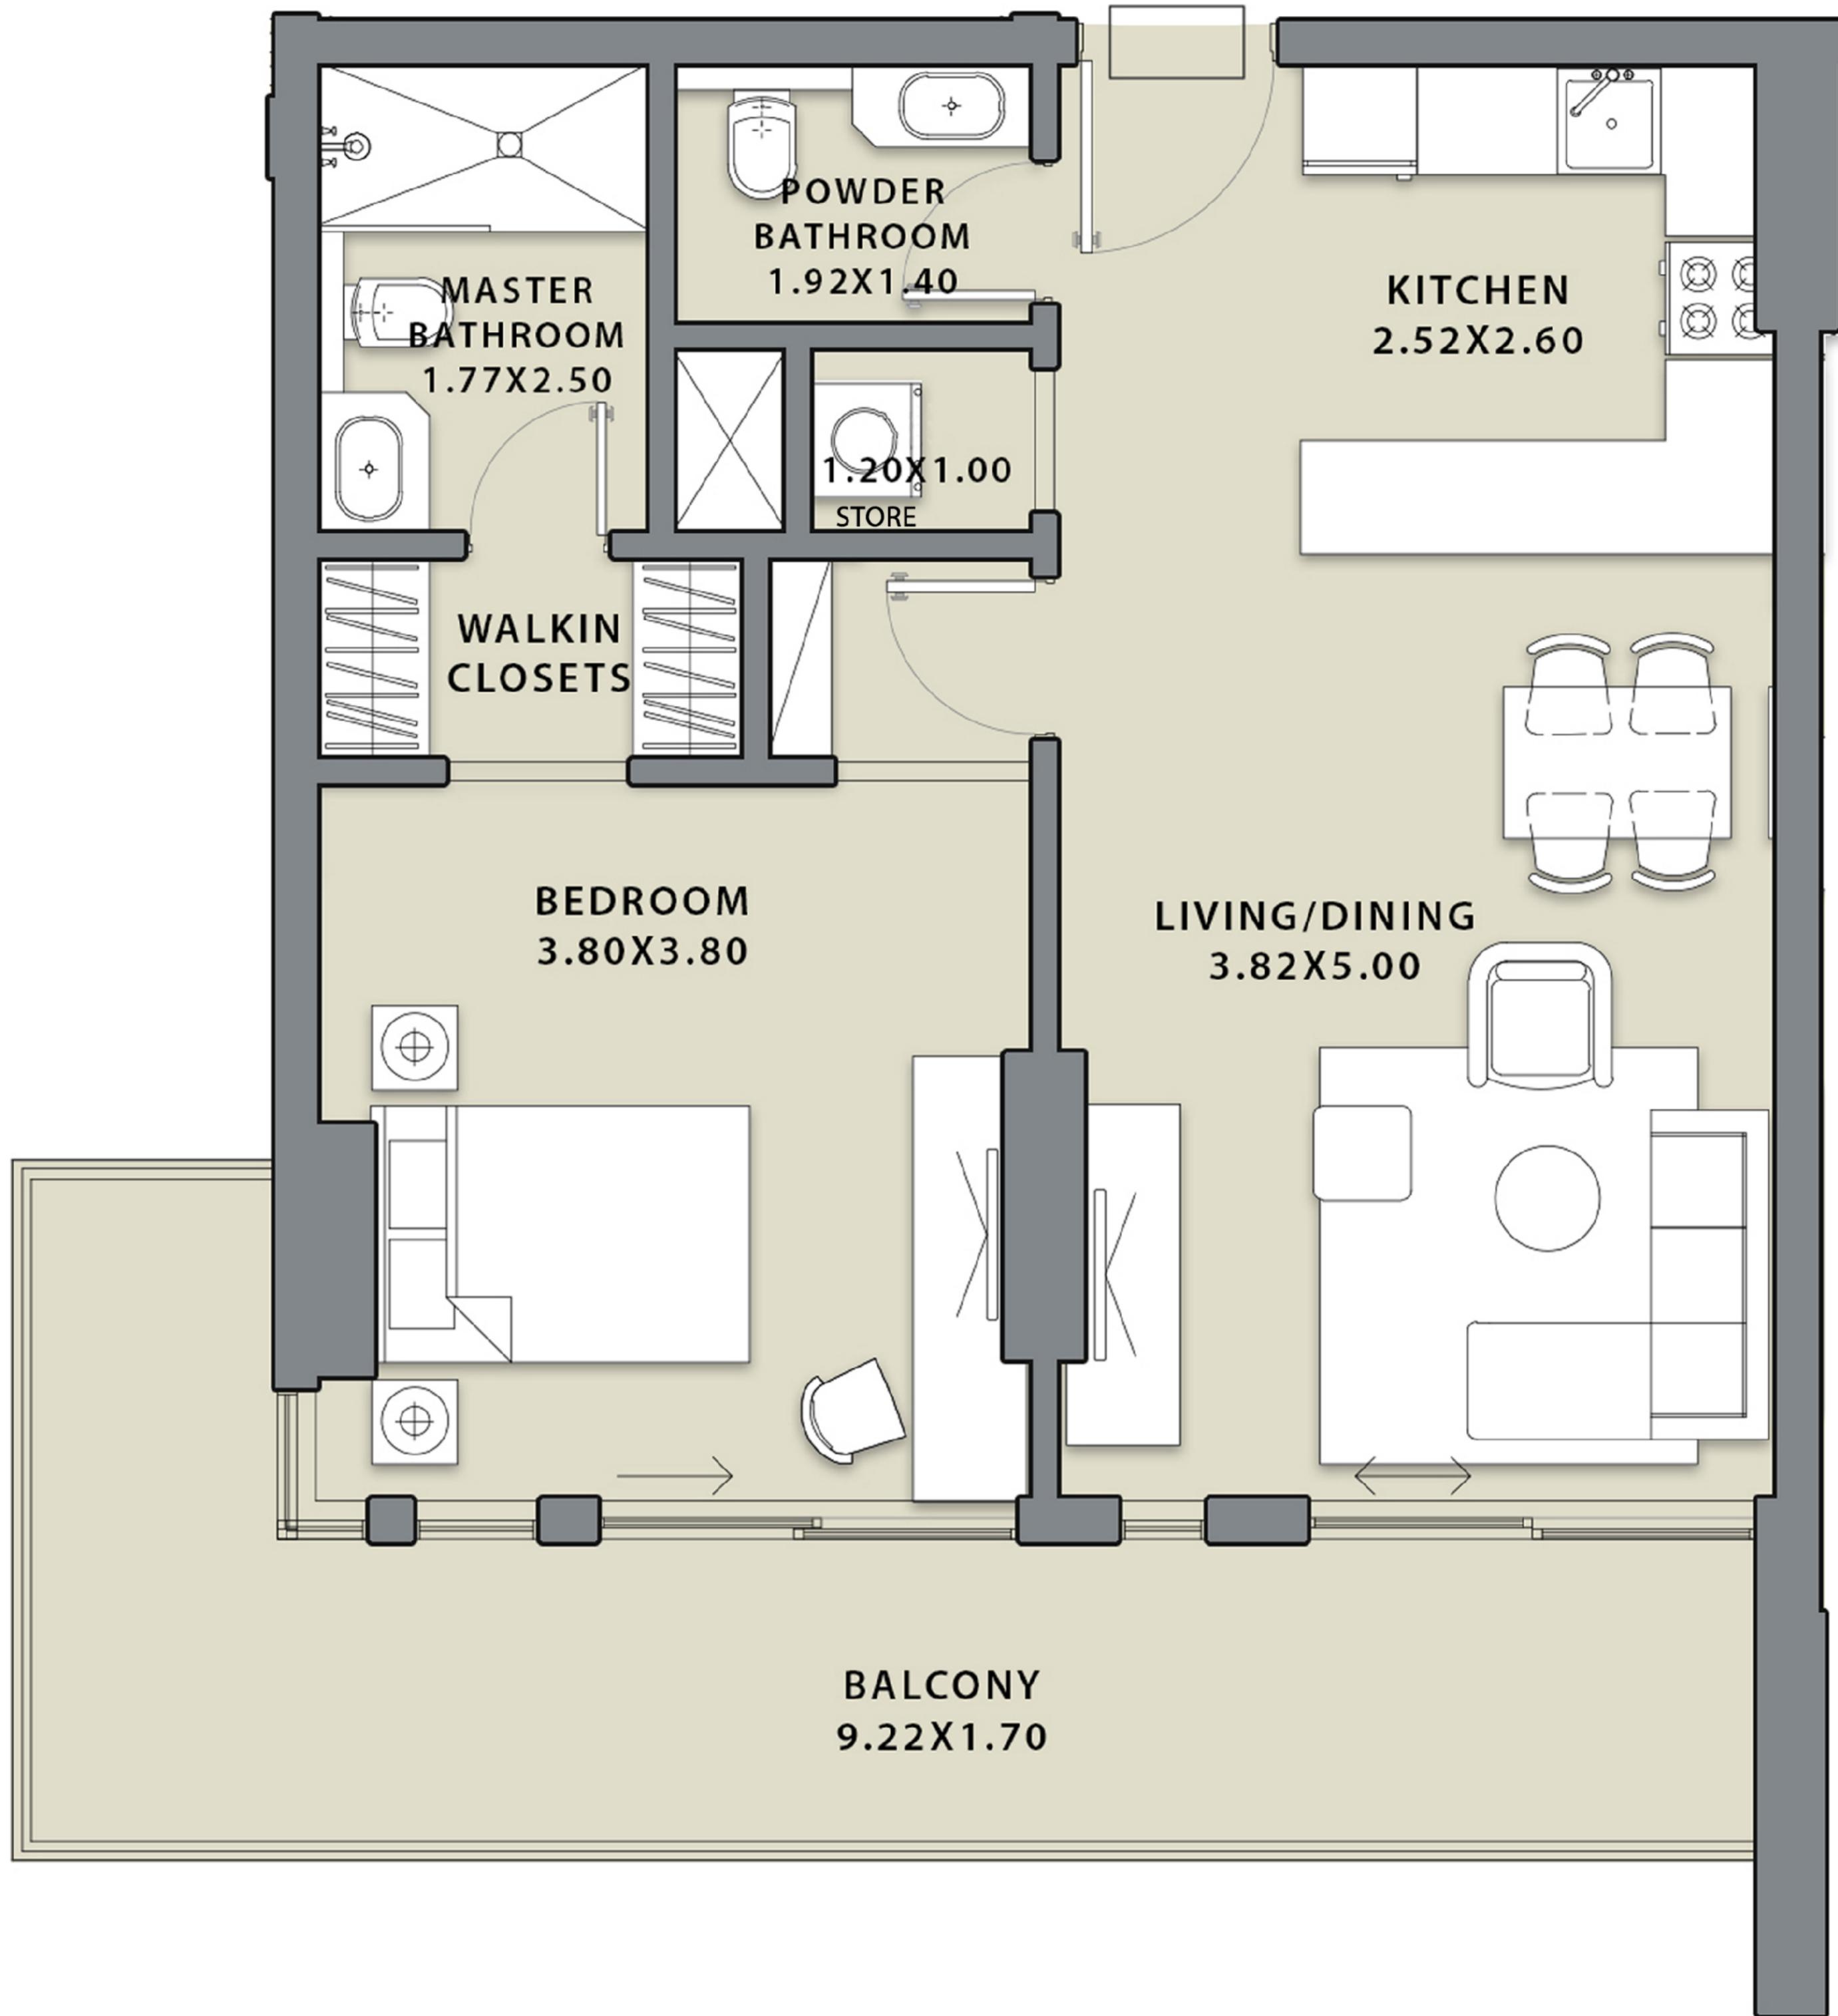

Floor Plans

ELEVATE
BY PRESCOTT

LEVEL ONE

LEVEL 2ND - 5TH

LEVEL 6TH - 15TH

STUDIO	Type A
---------------	---------------

SALEABLE AREA		
	sq.m	sq.ft
Suite Area	33.35	359
Balcony Area	6.13	66
Total Area	39.48	425

1 BEDROOM	Type A
------------------	---------------

SALEABLE AREA		
	sq.m	sq.ft
Suite Area	60.67	653
Balcony Area	19.97	215
Total Area	80.64	868

1 BEDROOM	Type B
------------------	---------------

SALEABLE AREA		
	sq.m	sq.ft
Suite Area	59.09	636
Balcony Area	8.92	96
Total Area	68.00	732

1 BEDROOM	Type C
------------------	---------------

SALEABLE AREA		
	sq.m	sq.ft
Suite Area	61.04	657
Balcony Area	18.77	202
Total Area	79.80	859

1 BEDROOM	Type D
------------------	---------------

SALEABLE AREA		
	sq.m	sq.ft
Suite Area	58.34	628
Balcony Area	15.24	164
Total Area	73.58	792

2 BEDROOM	Type A
------------------	---------------

SALEABLE AREA		
	sq.m	sq.ft
Suite Area	86.03	926
Balcony Area	28.52	307
Total Area	114.55	1233

2 BEDROOM	Type B
------------------	---------------

SALEABLE AREA		
	sq.m	sq.ft
Suite Area	95.97	1033
Balcony Area	17.74	191
Total Area	113.71	1224