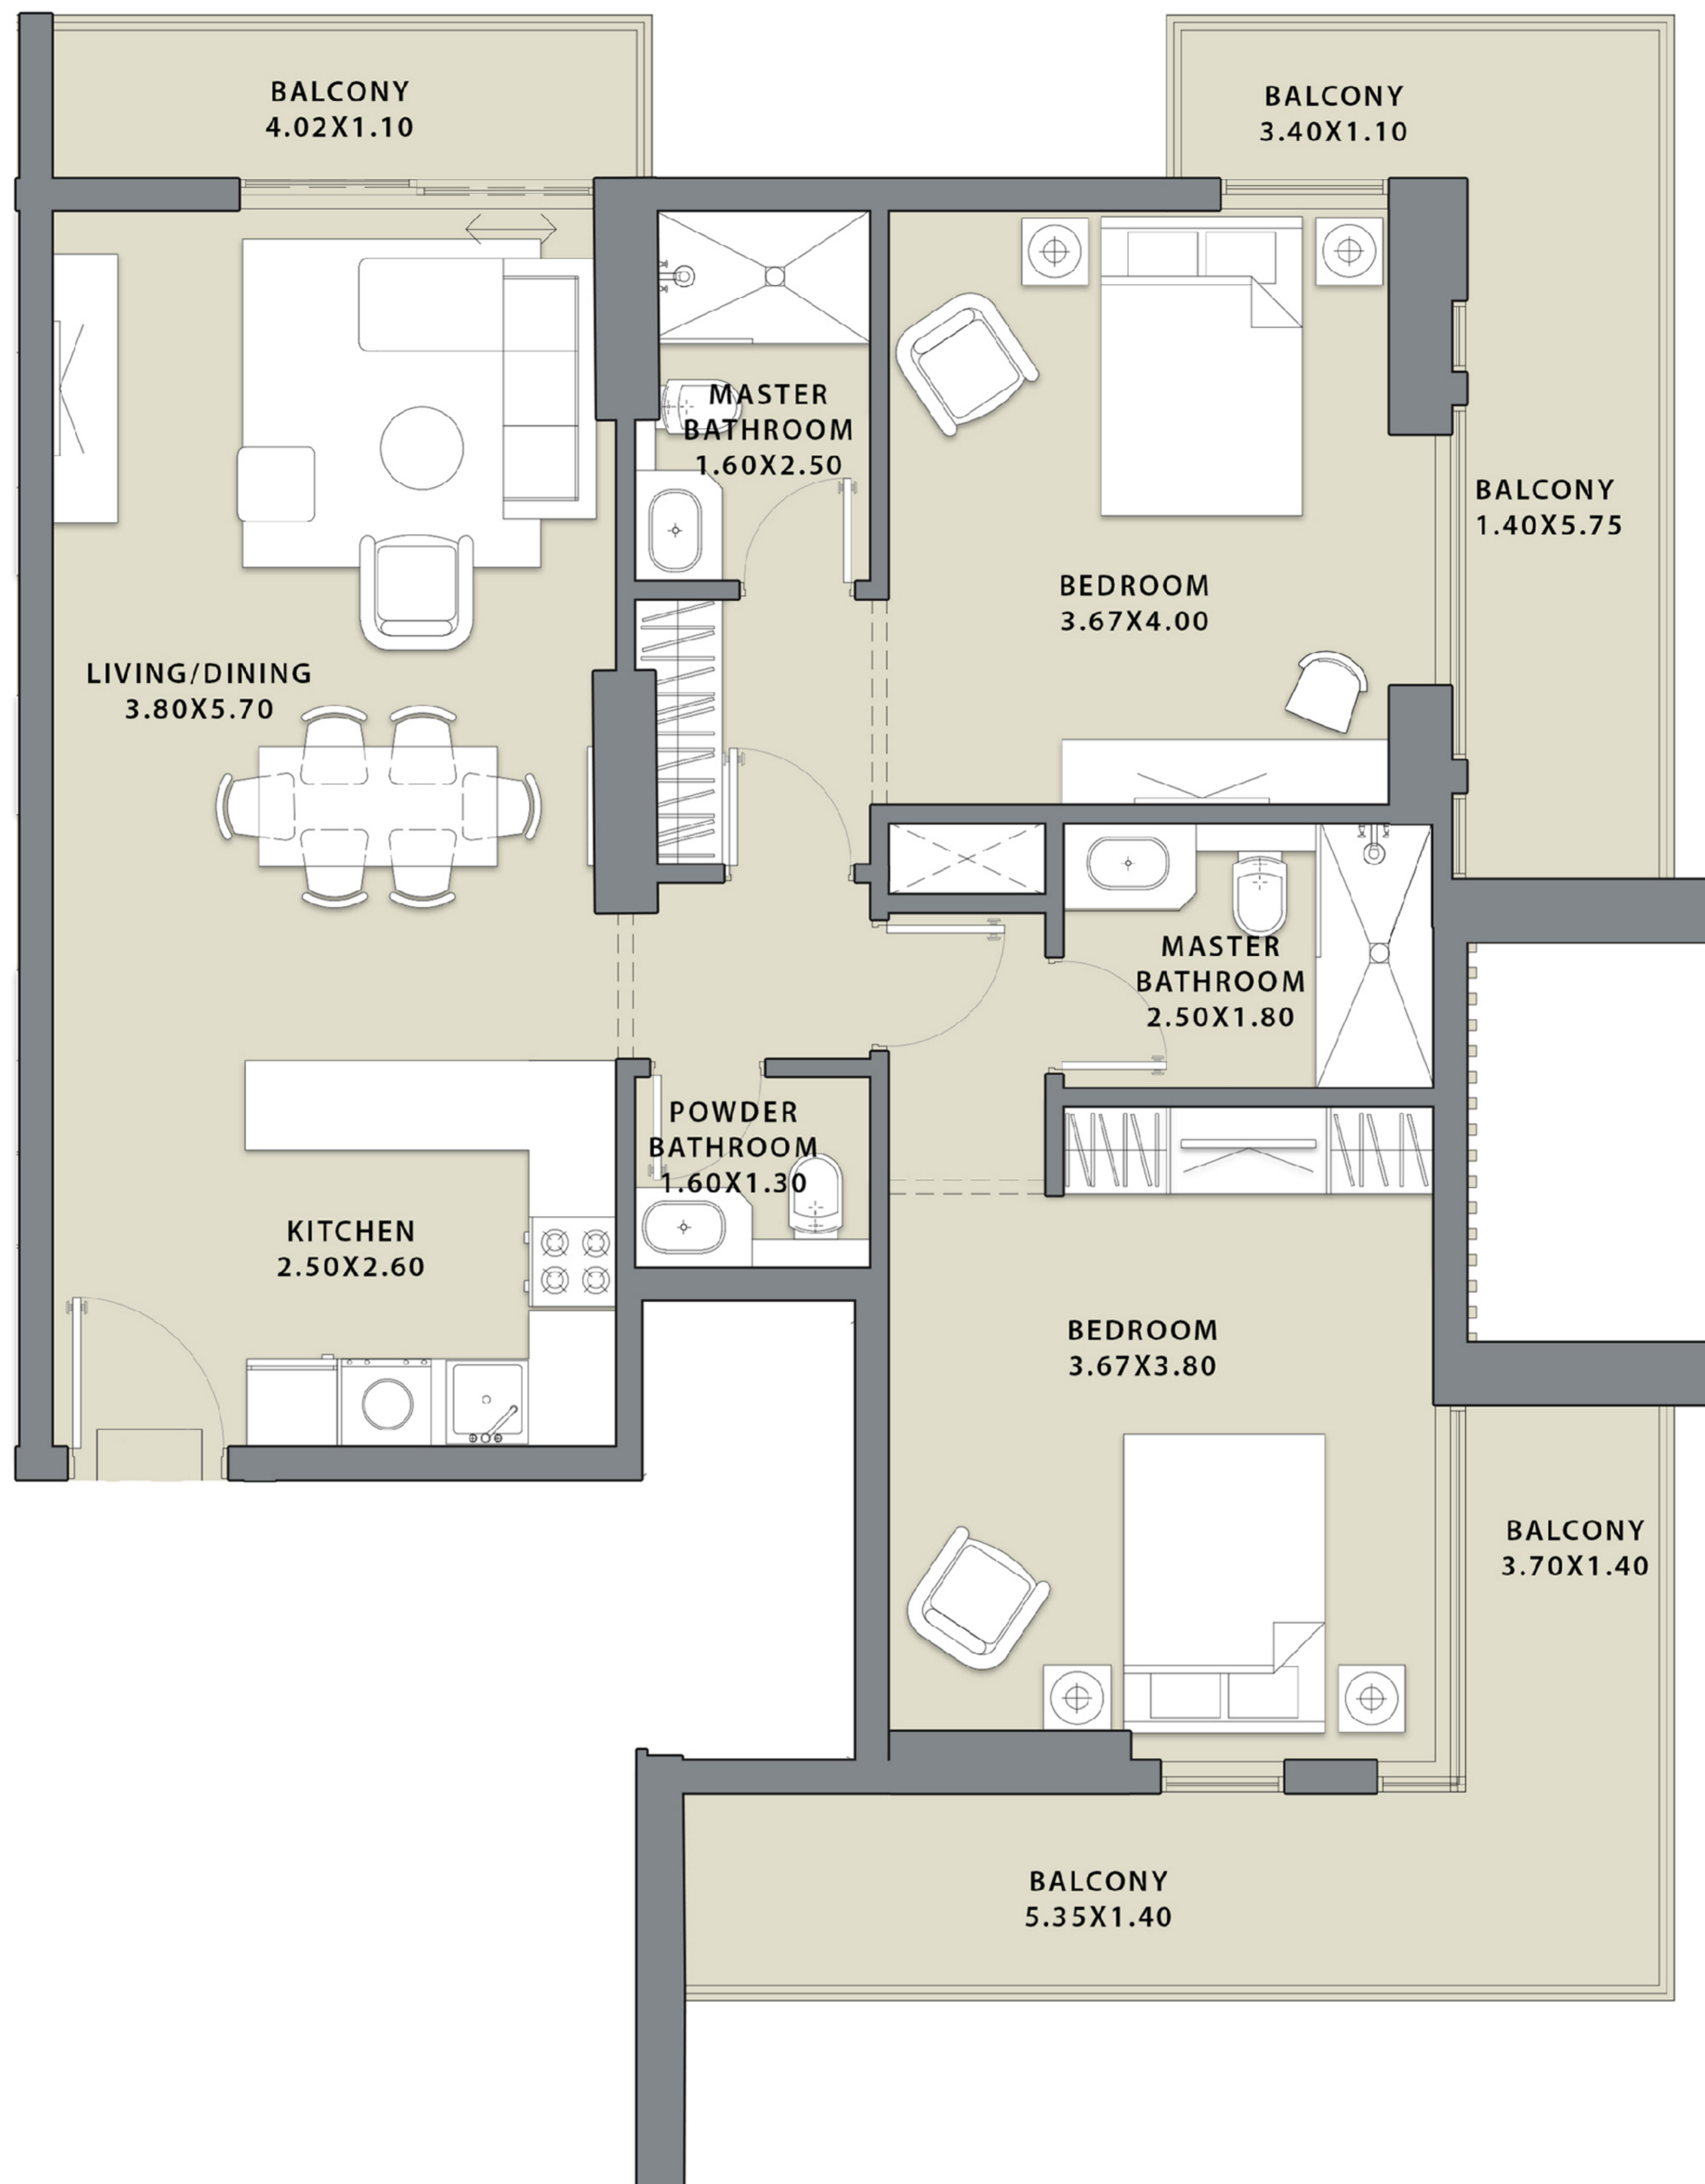

Floor Plans

ELEVATE
BY PRESCOTT

LEVEL ONE

LEVEL 2ND - 5TH

LEVEL 6TH - 15TH

STUDIO	Type A
---------------	---------------

SALEABLE AREA		
	sq.m	sq.ft
Suite Area	33.35	359
Balcony Area	6.13	66
Total Area	39.48	425

1 BEDROOM	Type A
------------------	---------------

SALEABLE AREA		
	sq.m	sq.ft
Suite Area	60.67	653
Balcony Area	19.97	215
Total Area	80.64	868

1 BEDROOM	Type B
------------------	---------------

SALEABLE AREA		
	sq.m	sq.ft
Suite Area	59.09	636
Balcony Area	8.92	96
Total Area	68.00	732

1 BEDROOM	Type C
------------------	---------------

SALEABLE AREA		
	sq.m	sq.ft
Suite Area	61.04	657
Balcony Area	18.77	202
Total Area	79.80	859

1 BEDROOM	Type D
------------------	---------------

SALEABLE AREA		
	sq.m	sq.ft
Suite Area	58.34	628
Balcony Area	15.24	164
Total Area	73.58	792

2 BEDROOM	Type A
------------------	---------------

SALEABLE AREA		
	sq.m	sq.ft
Suite Area	86.03	926
Balcony Area	28.52	307
Total Area	114.55	1233

2 BEDROOM	Type B
------------------	---------------

SALEABLE AREA		
	sq.m	sq.ft
Suite Area	95.97	1033
Balcony Area	17.74	191
Total Area	113.71	1224