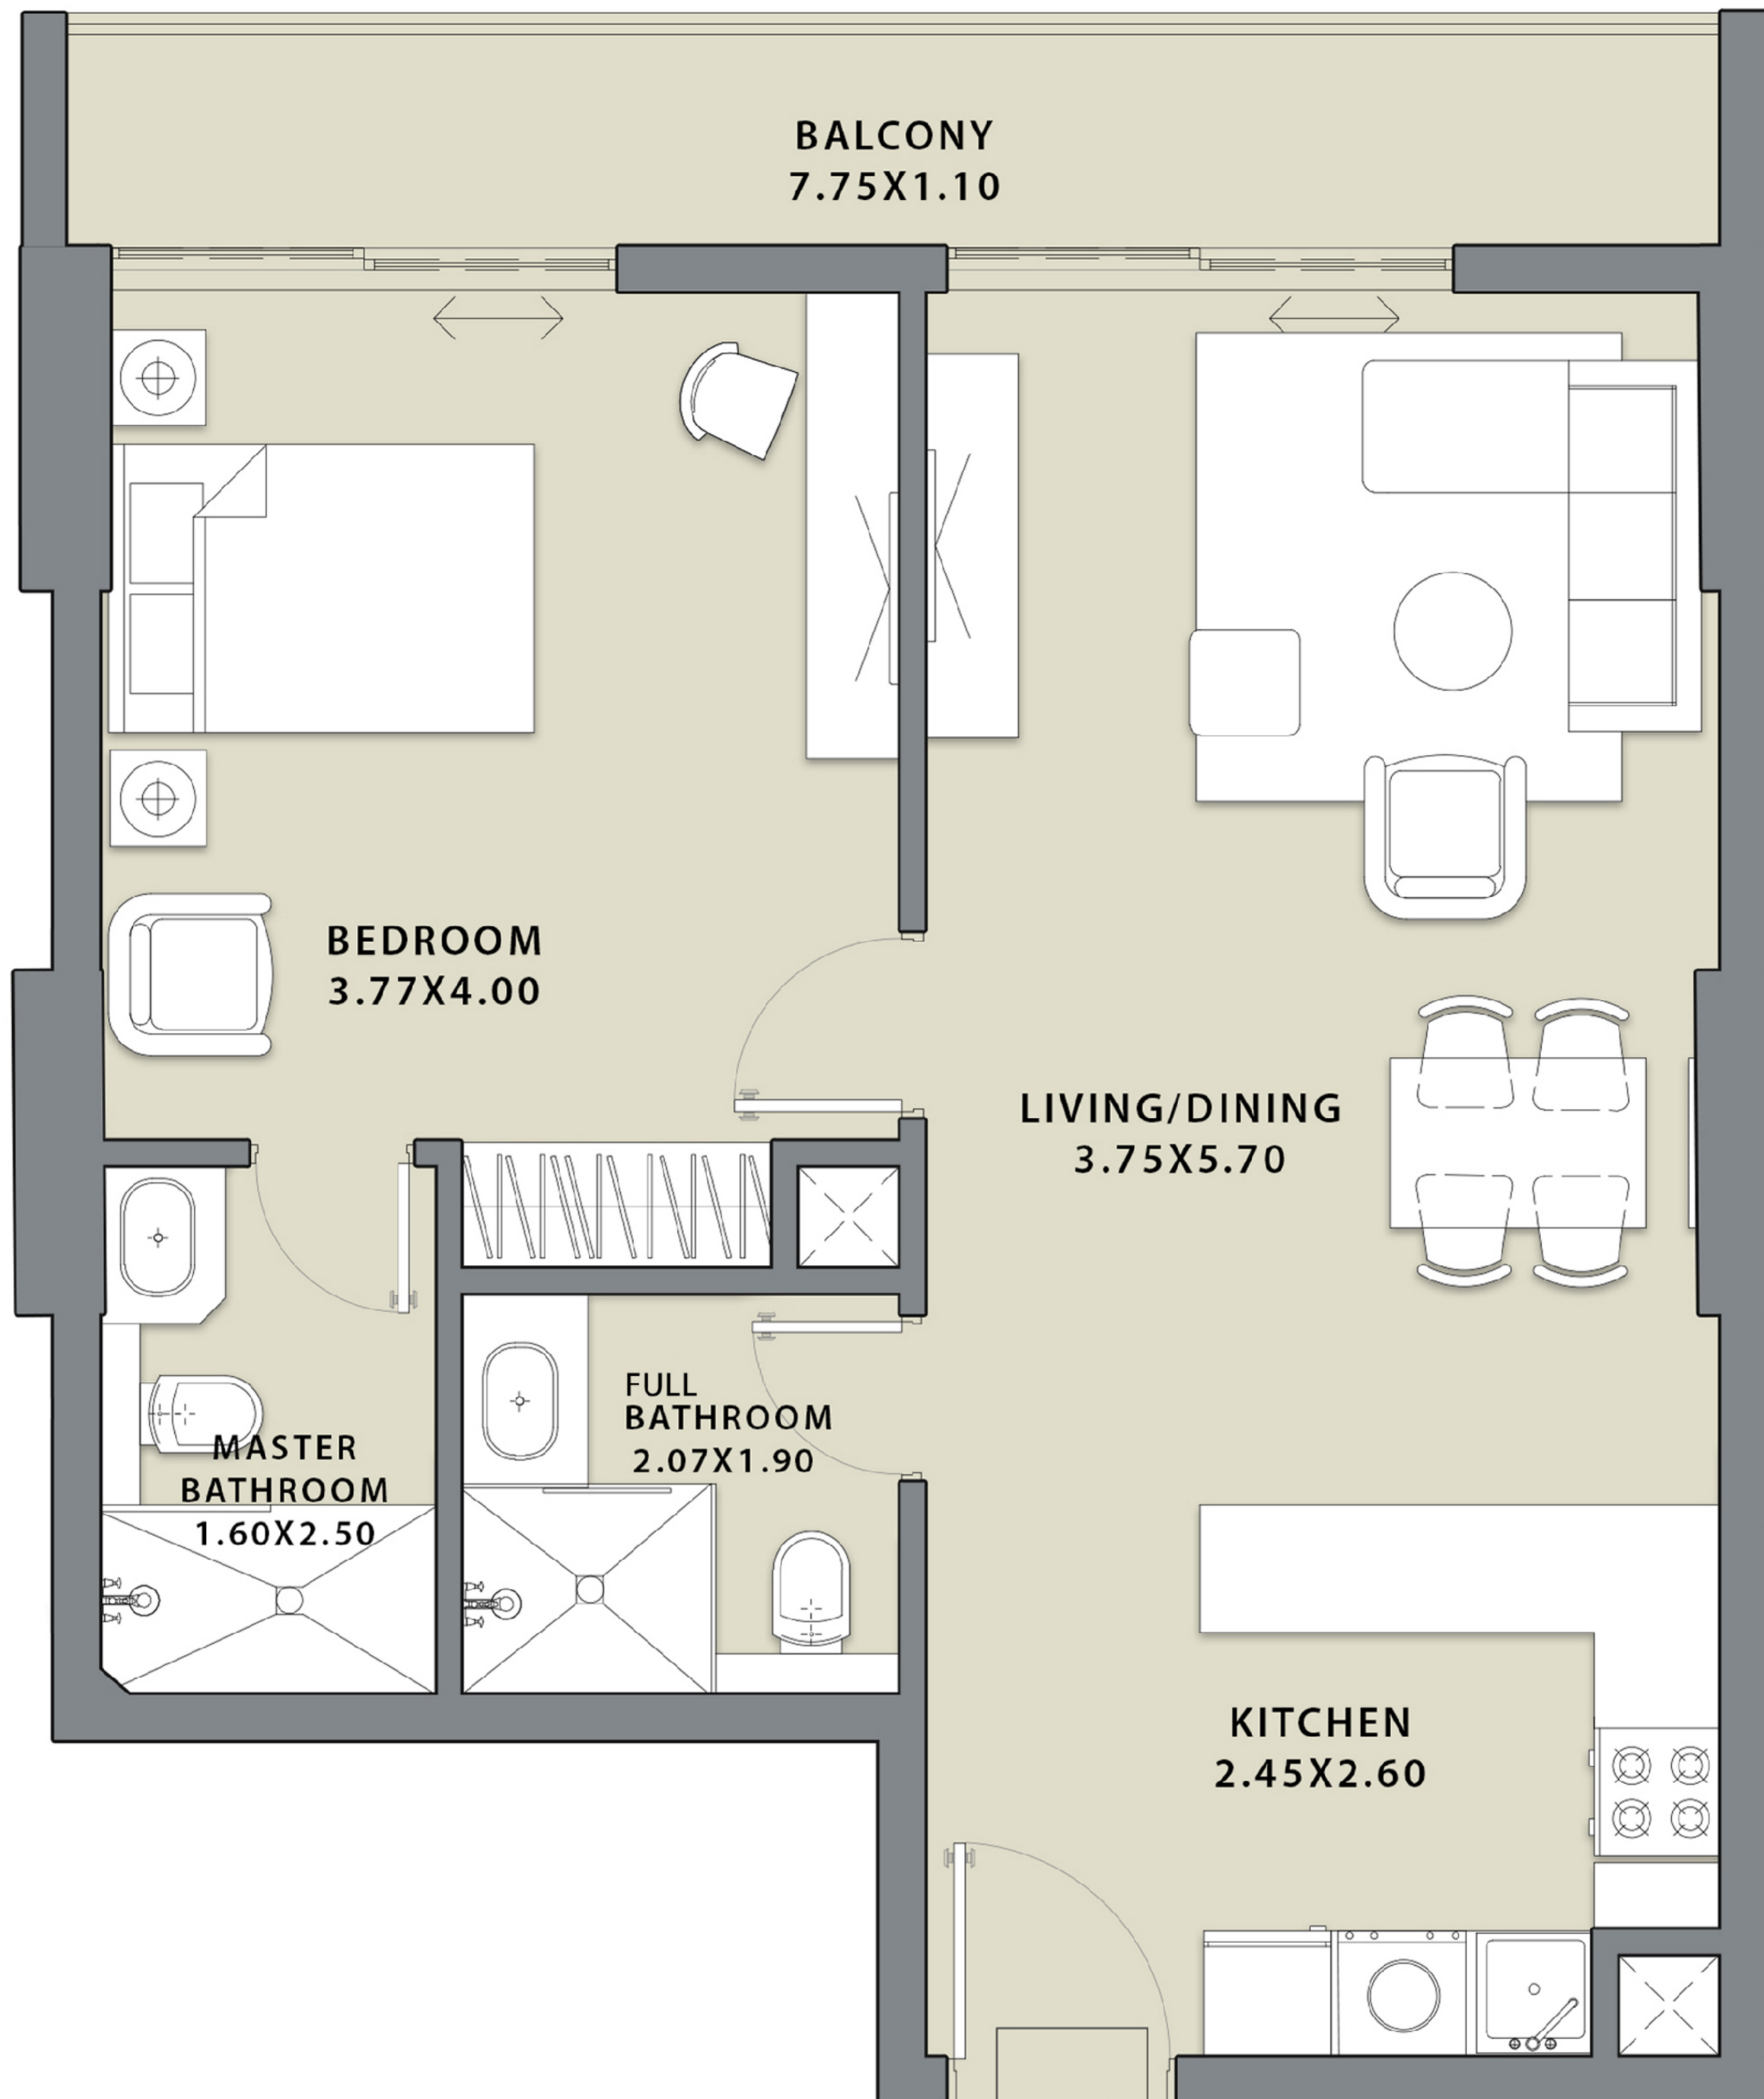

Floor Plans

ELEVATE
BY PRESCOTT

LEVEL ONE

LEVEL 2ND - 5TH

LEVEL 6TH - 15TH

STUDIO	Type A
---------------	---------------

SALEABLE AREA		
	sq.m	sq.ft
Suite Area	33.35	359
Balcony Area	6.13	66
Total Area	39.48	425

1 BEDROOM	Type A
------------------	---------------

SALEABLE AREA		
	sq.m	sq.ft
Suite Area	60.67	653
Balcony Area	19.97	215
Total Area	80.64	868

1 BEDROOM	Type B
------------------	---------------

SALEABLE AREA		
	sq.m	sq.ft
Suite Area	59.09	636
Balcony Area	8.92	96
Total Area	68.00	732

1 BEDROOM	Type C
------------------	---------------

SALEABLE AREA		
	sq.m	sq.ft
Suite Area	61.04	657
Balcony Area	18.77	202
Total Area	79.80	859

1 BEDROOM	Type D
------------------	---------------

SALEABLE AREA		
	sq.m	sq.ft
Suite Area	58.34	628
Balcony Area	15.24	164
Total Area	73.58	792

2 BEDROOM	Type A
------------------	---------------

SALEABLE AREA		
	sq.m	sq.ft
Suite Area	86.03	926
Balcony Area	28.52	307
Total Area	114.55	1233

2 BEDROOM	Type B
------------------	---------------

SALEABLE AREA		
	sq.m	sq.ft
Suite Area	95.97	1033
Balcony Area	17.74	191
Total Area	113.71	1224