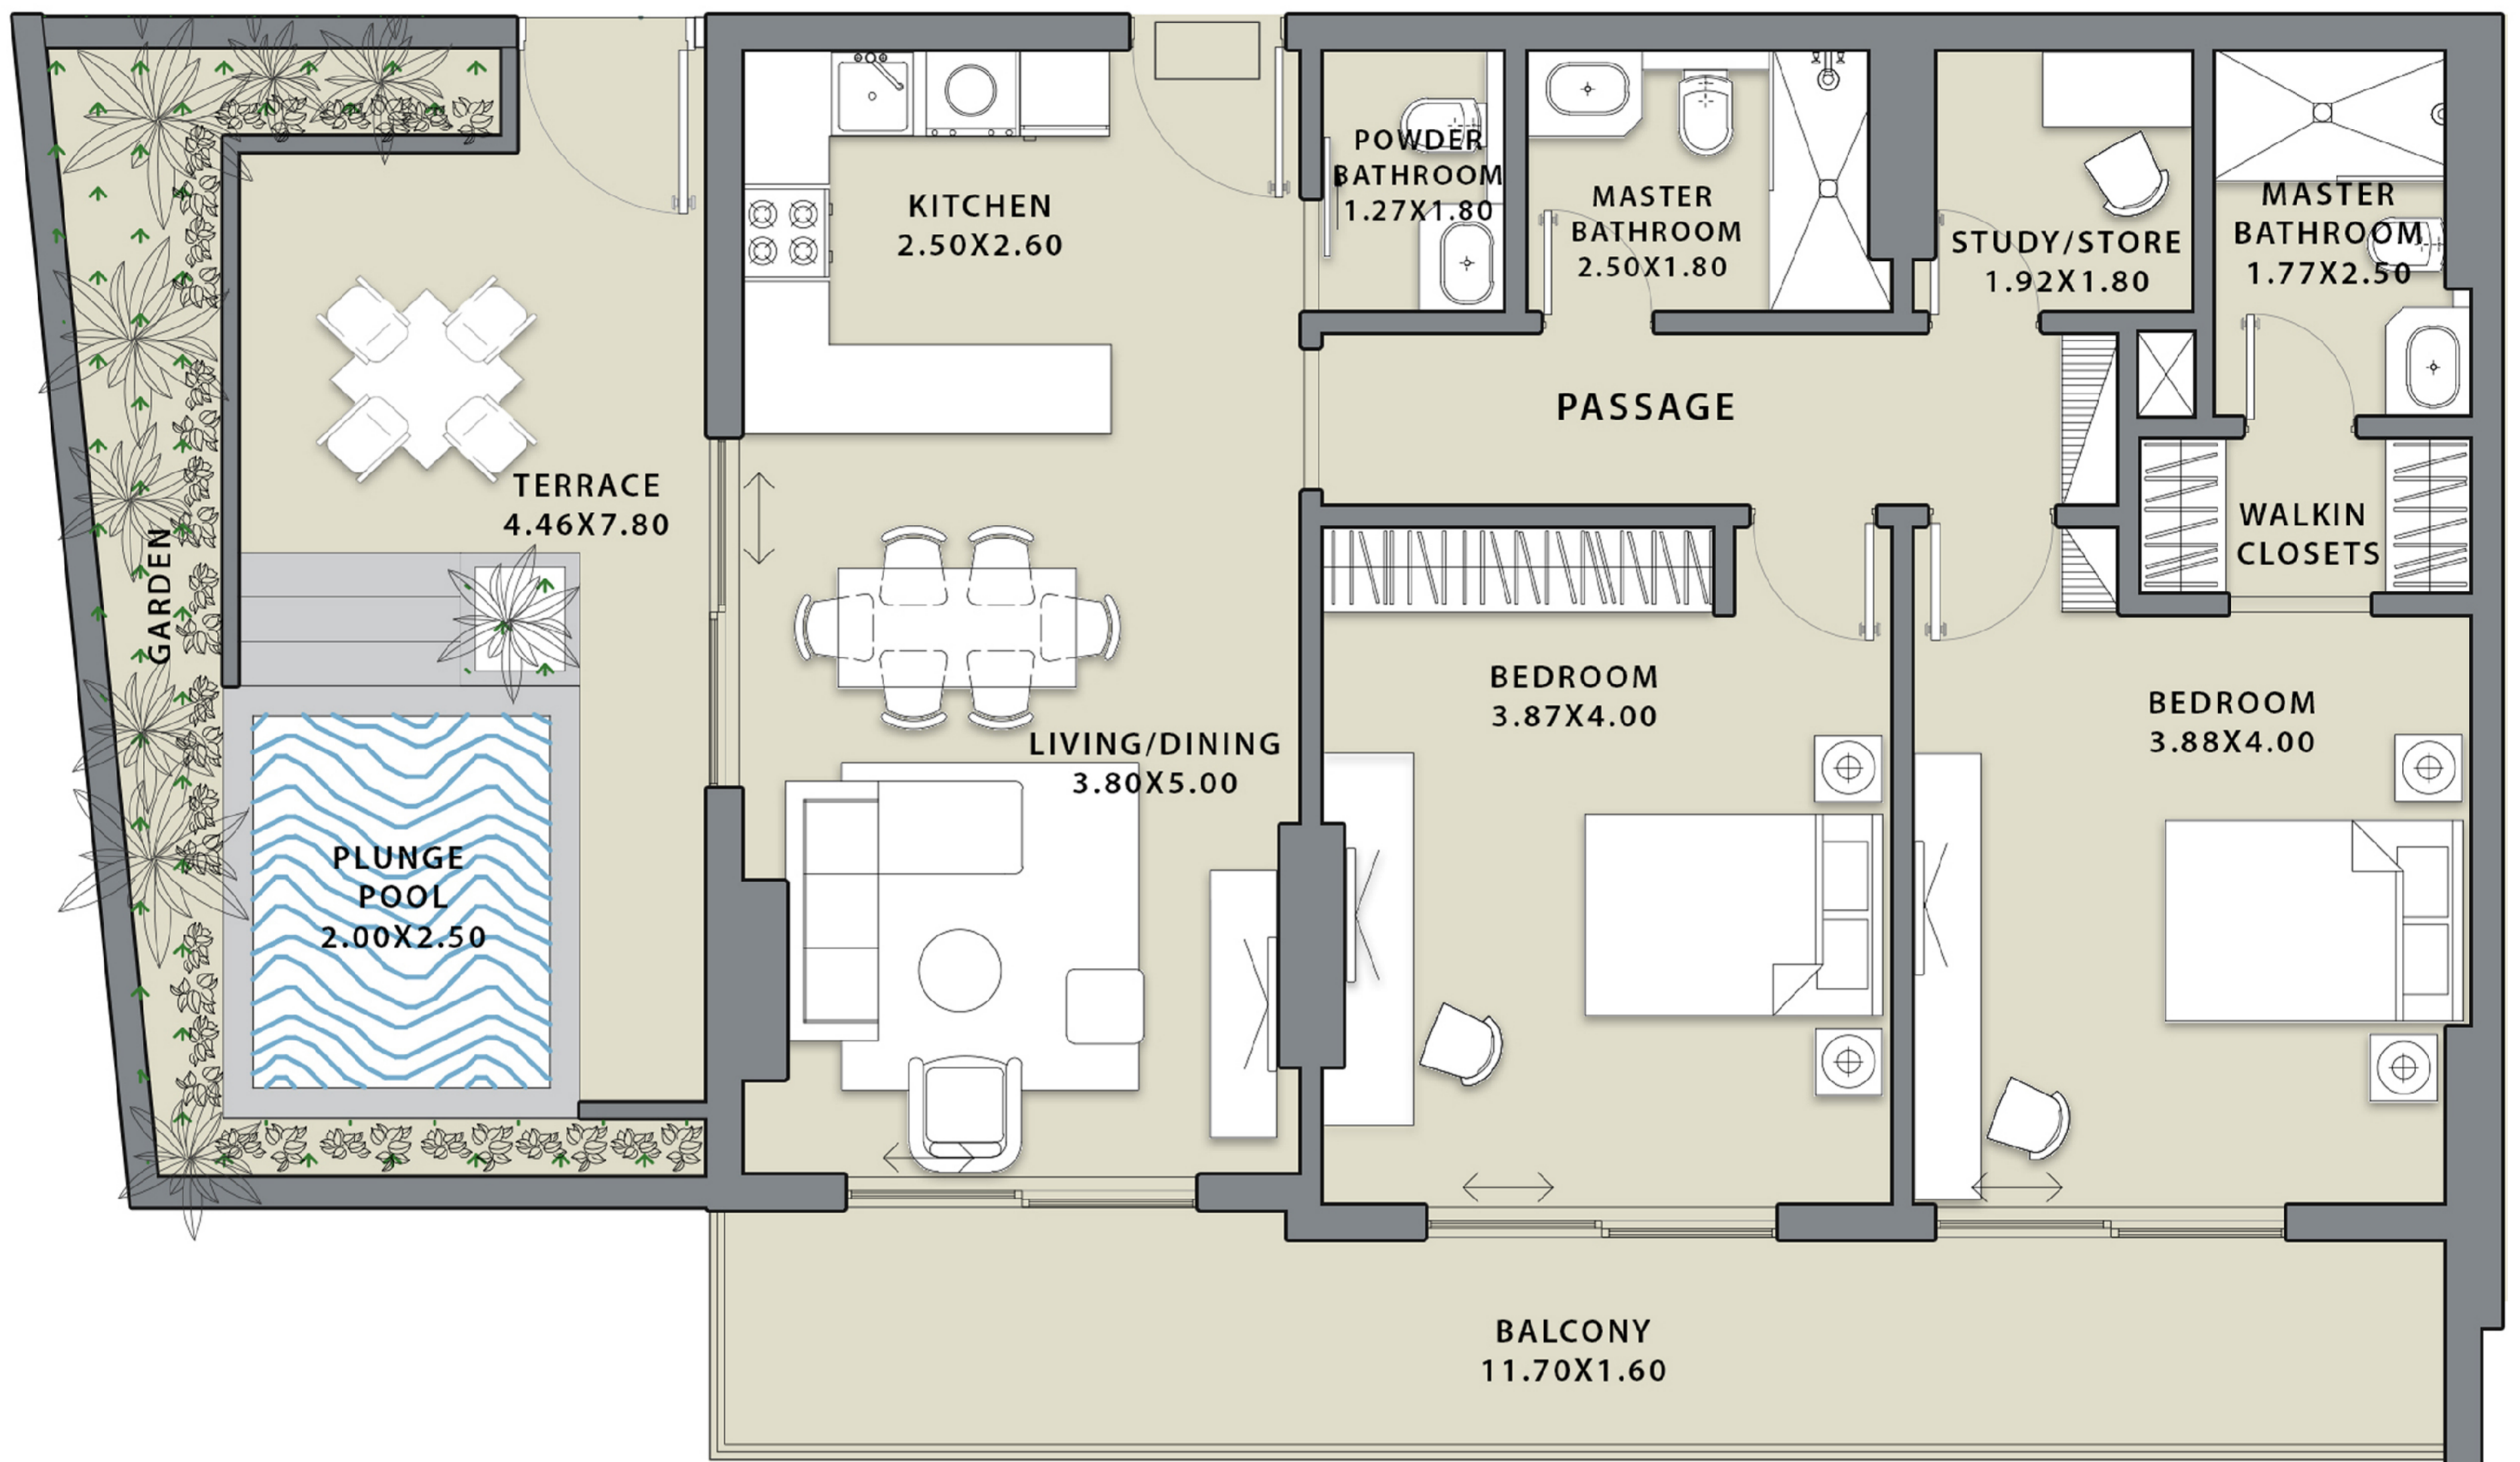

1 BEDROOM	Type C
------------------	---------------

SALEABLE AREA		
	sq.m	sq.ft
Suite Area	61.04	657
Balcony Area	18.77	202
Total Area	79.80	859

1 BEDROOM	Type D
------------------	---------------

SALEABLE AREA		
	sq.m	sq.ft
Suite Area	58.34	628
Balcony Area	15.24	164
Total Area	73.58	792

2 BEDROOM	Type A
------------------	---------------

SALEABLE AREA		
	sq.m	sq.ft
Suite Area	86.03	926
Balcony Area	28.52	307
Total Area	114.55	1233

2 BEDROOM	Type B
------------------	---------------

SALEABLE AREA		
	sq.m	sq.ft
Suite Area	95.97	1033
Balcony Area	17.74	191
Total Area	113.71	1224

2 BEDROOM	Type C
------------------	---------------

SALEABLE AREA		
	sq.m	sq.ft
Suite Area	95.69	1030
Balcony Area	17.74	191
Total Area	113.43	1221

2 BEDROOM	Type D
------------------	---------------

SALEABLE AREA		
	sq.m	sq.ft
Suite Area	93.83	1010
Balcony Area	52.12	561
Total Area	145.95	1571

Disclaimer: All pictures, plans, layouts, data and details included in this floor plans are indicative only and may change at any time upto their final "as built" status in accordance with the final designs of the project, regulatory approvals and planning permissions.