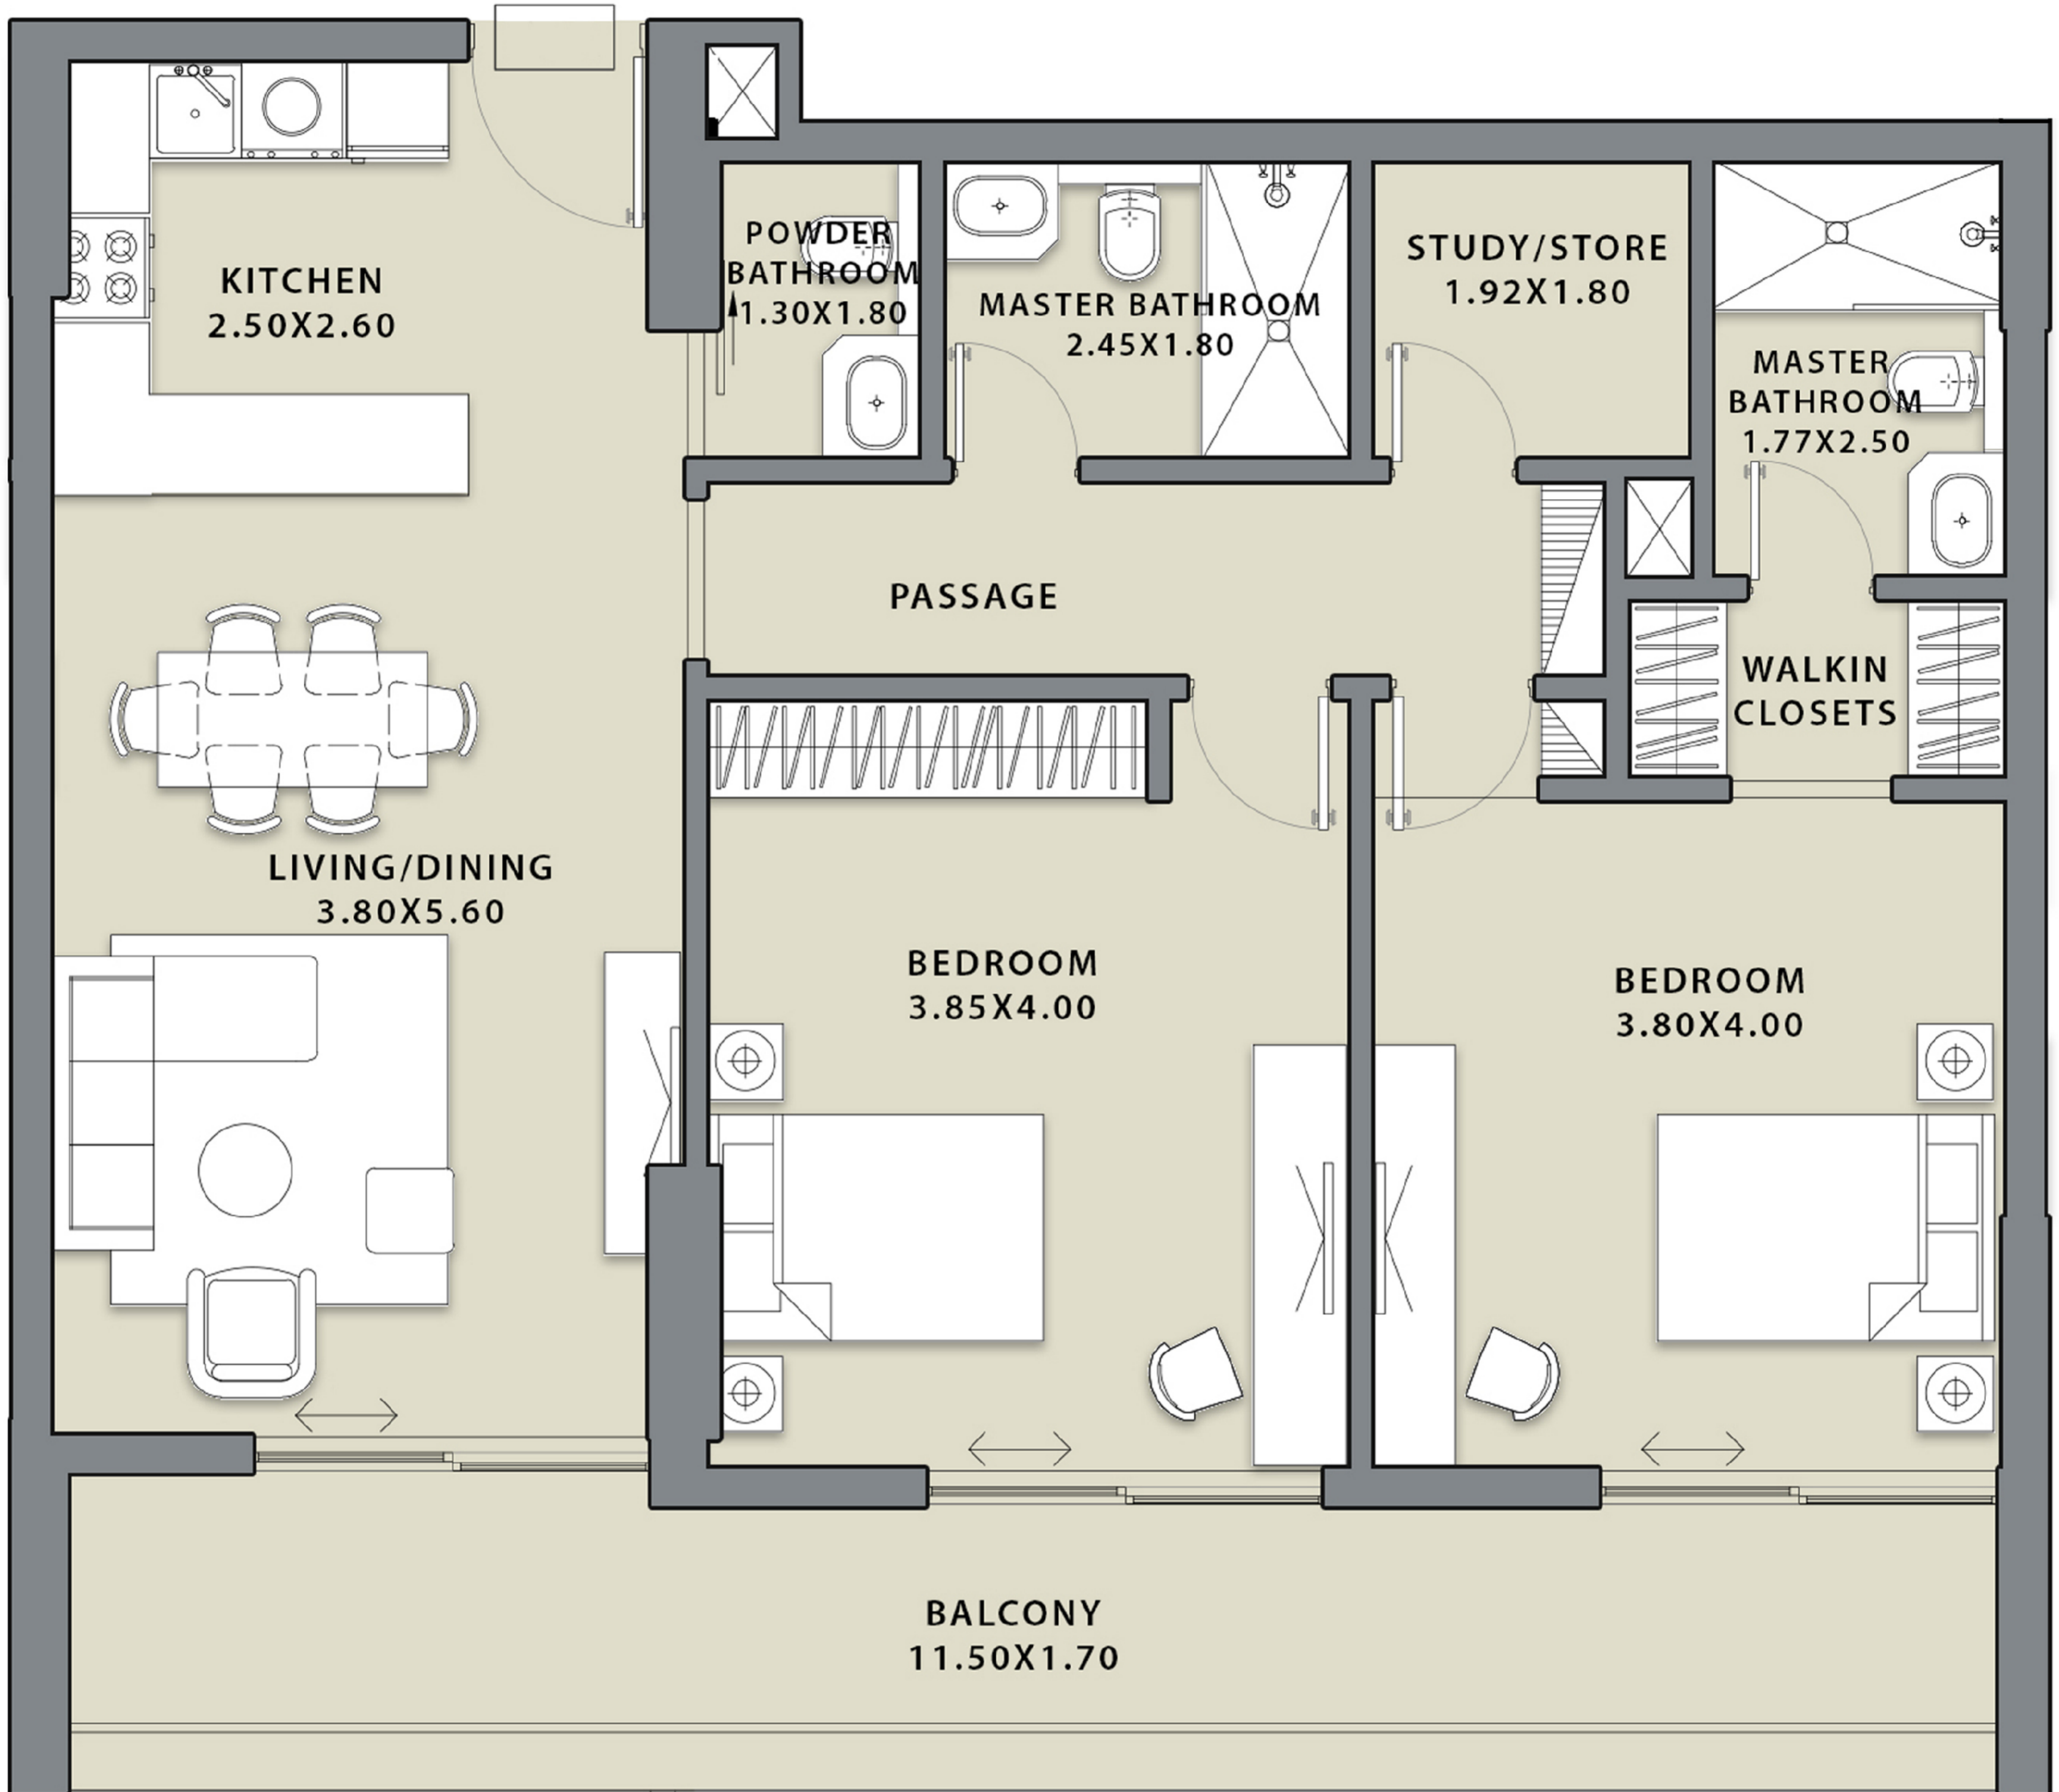

1 BEDROOM	Type A
------------------	---------------

SALEABLE AREA		
	sq.m	sq.ft
Suite Area	60.67	653
Balcony Area	19.97	215
Total Area	80.64	868

1 BEDROOM	Type B
------------------	---------------

SALEABLE AREA		
	sq.m	sq.ft
Suite Area	59.09	636
Balcony Area	8.92	96
Total Area	68.00	732

1 BEDROOM	Type C
------------------	---------------

SALEABLE AREA		
	sq.m	sq.ft
Suite Area	61.04	657
Balcony Area	18.77	202
Total Area	79.80	859

1 BEDROOM	Type D
------------------	---------------

SALEABLE AREA		
	sq.m	sq.ft
Suite Area	58.34	628
Balcony Area	15.24	164
Total Area	73.58	792

2 BEDROOM	Type A
------------------	---------------

SALEABLE AREA		
	sq.m	sq.ft
Suite Area	86.03	926
Balcony Area	28.52	307
Total Area	114.55	1233

2 BEDROOM	Type B
------------------	---------------

SALEABLE AREA		
	sq.m	sq.ft
Suite Area	95.97	1033
Balcony Area	17.74	191
Total Area	113.71	1224