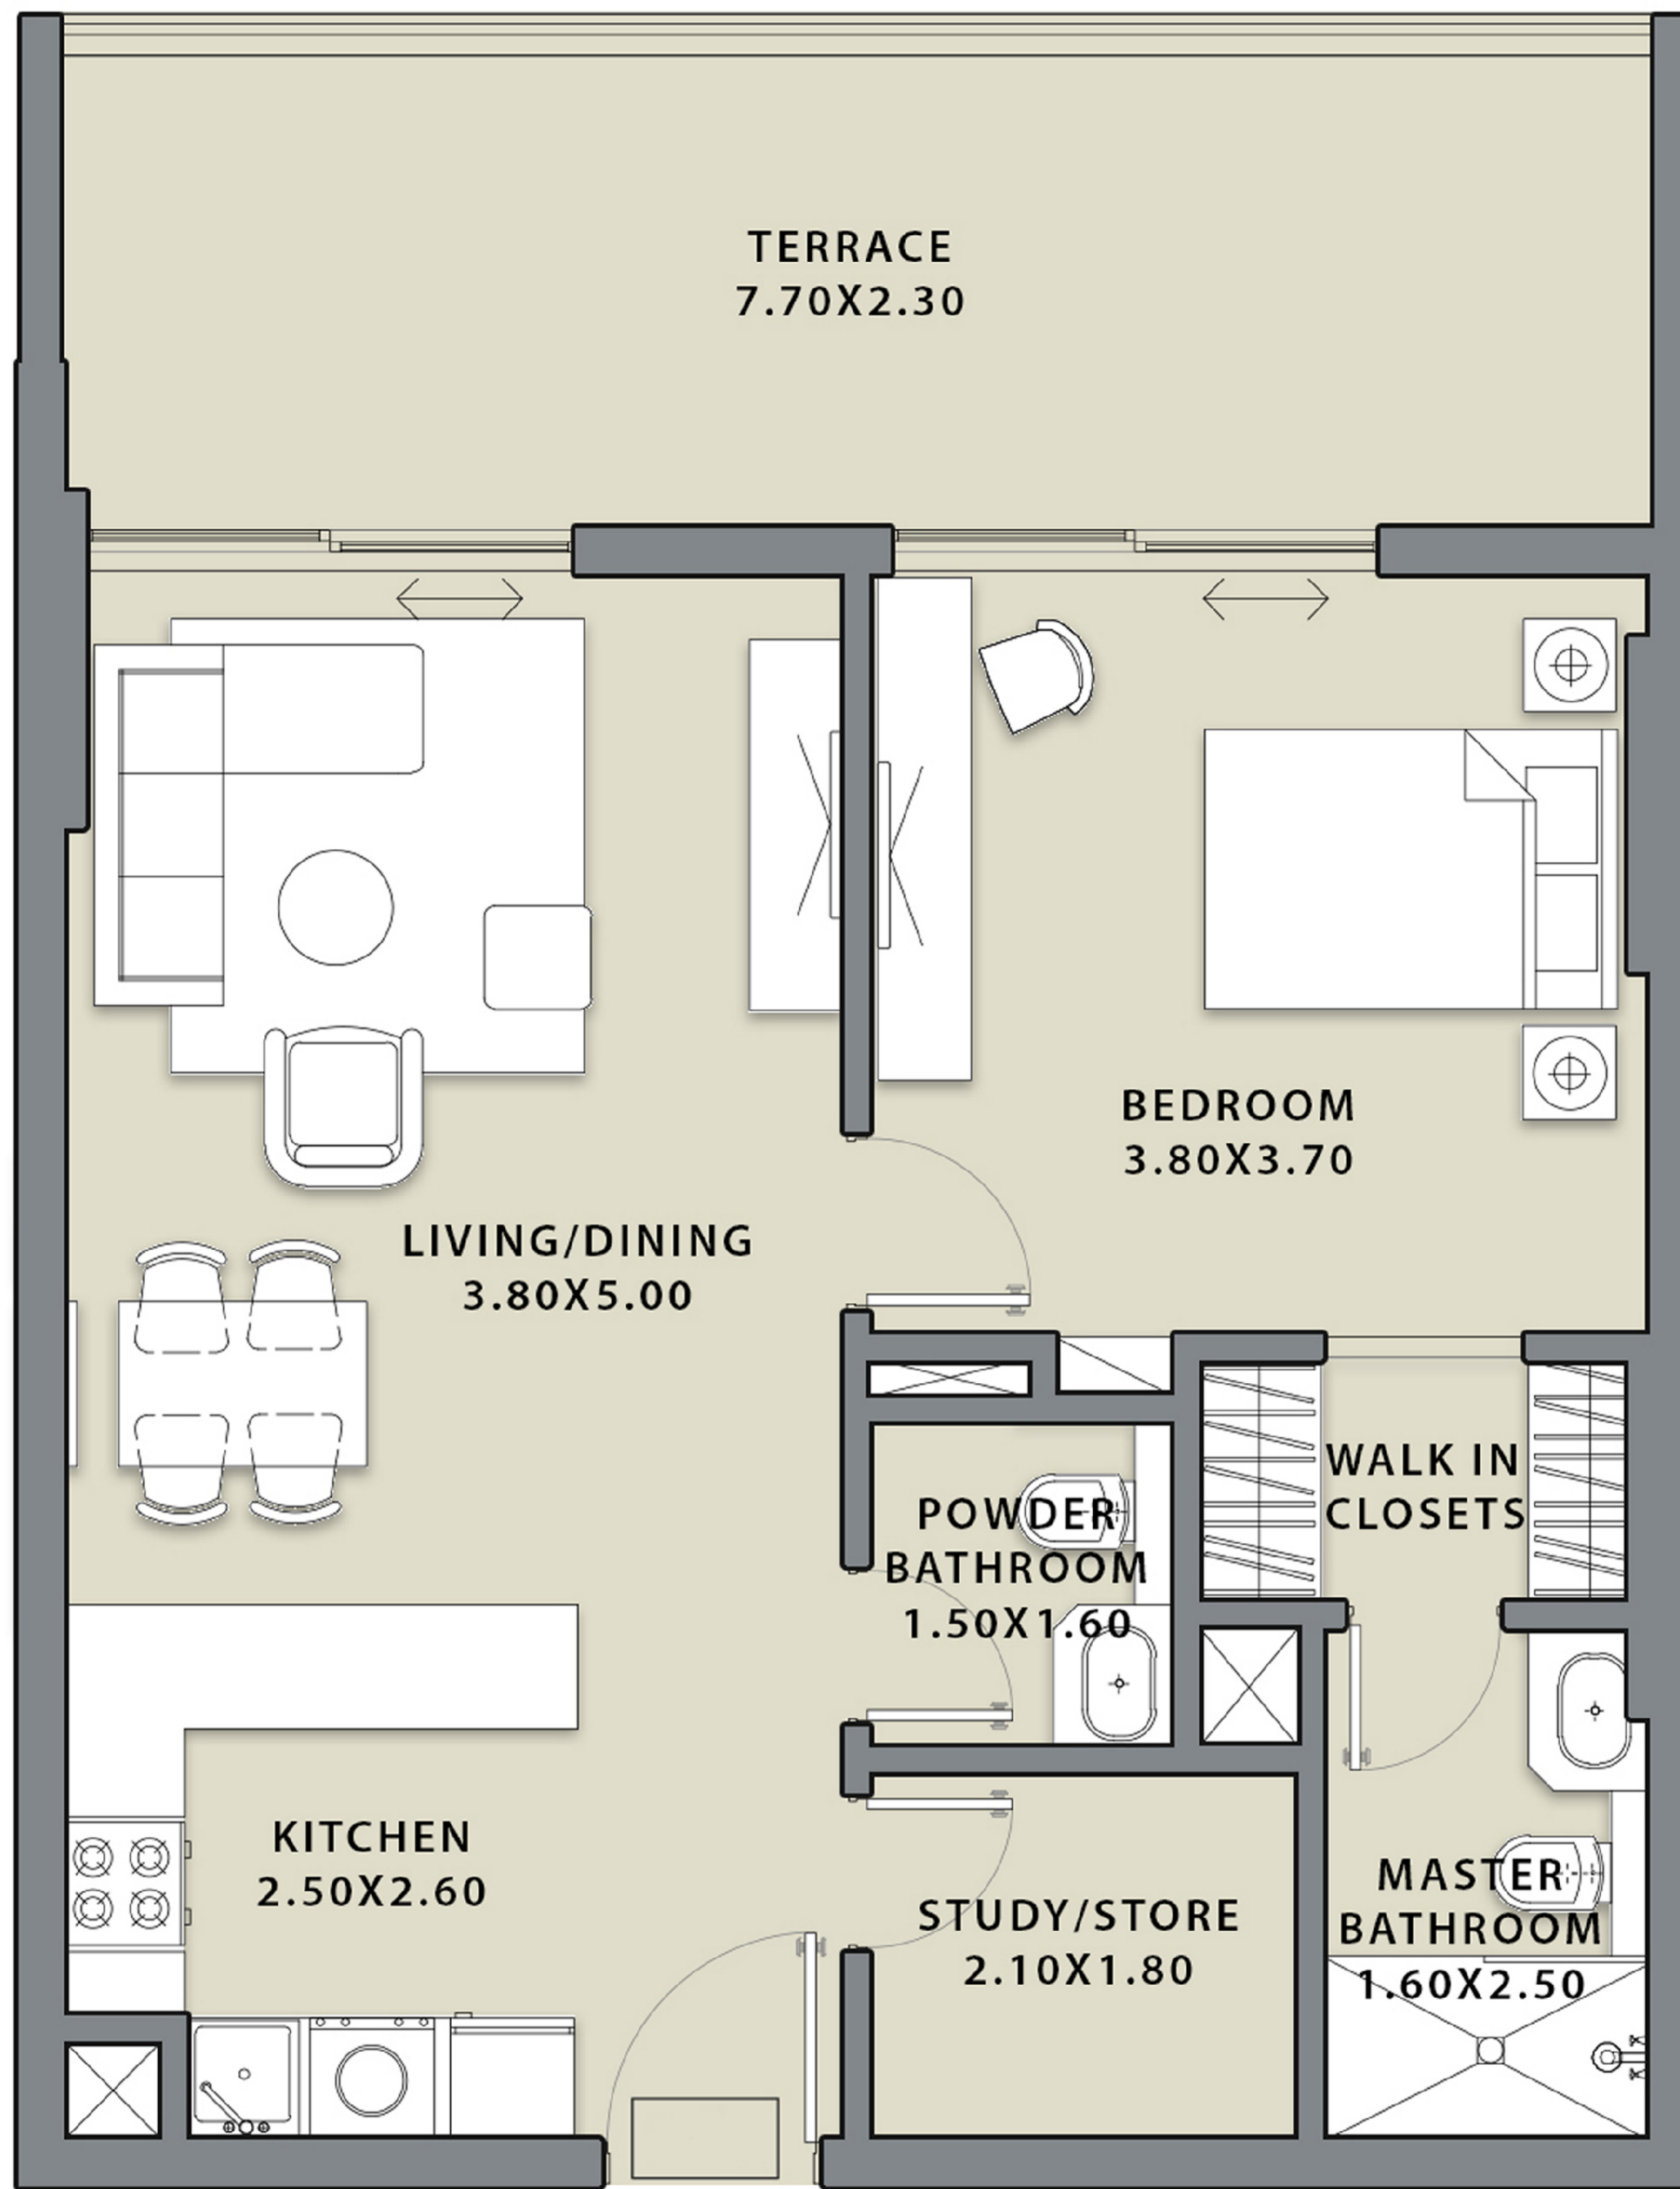

Floor Plans

ELEVATE
BY PRESCOTT

LEVEL ONE

LEVEL 2ND - 5TH

LEVEL 6TH - 15TH

STUDIO	Type A
---------------	---------------

SALEABLE AREA		
	sq.m	sq.ft
Suite Area	33.35	359
Balcony Area	6.13	66
Total Area	39.48	425

1 BEDROOM	Type A
------------------	---------------

SALEABLE AREA		
	sq.m	sq.ft
Suite Area	60.67	653
Balcony Area	19.97	215
Total Area	80.64	868

1 BEDROOM	Type B
------------------	---------------

SALEABLE AREA		
	sq.m	sq.ft
Suite Area	59.09	636
Balcony Area	8.92	96
Total Area	68.00	732

1 BEDROOM	Type C
------------------	---------------

SALEABLE AREA		
	sq.m	sq.ft
Suite Area	61.04	657
Balcony Area	18.77	202
Total Area	79.80	859

1 BEDROOM	Type D
------------------	---------------

SALEABLE AREA		
	sq.m	sq.ft
Suite Area	58.34	628
Balcony Area	15.24	164
Total Area	73.58	792

2 BEDROOM	Type A
------------------	---------------

SALEABLE AREA		
	sq.m	sq.ft
Suite Area	86.03	926
Balcony Area	28.52	307
Total Area	114.55	1233

2 BEDROOM	Type B
------------------	---------------

SALEABLE AREA		
	sq.m	sq.ft
Suite Area	95.97	1033
Balcony Area	17.74	191
Total Area	113.71	1224